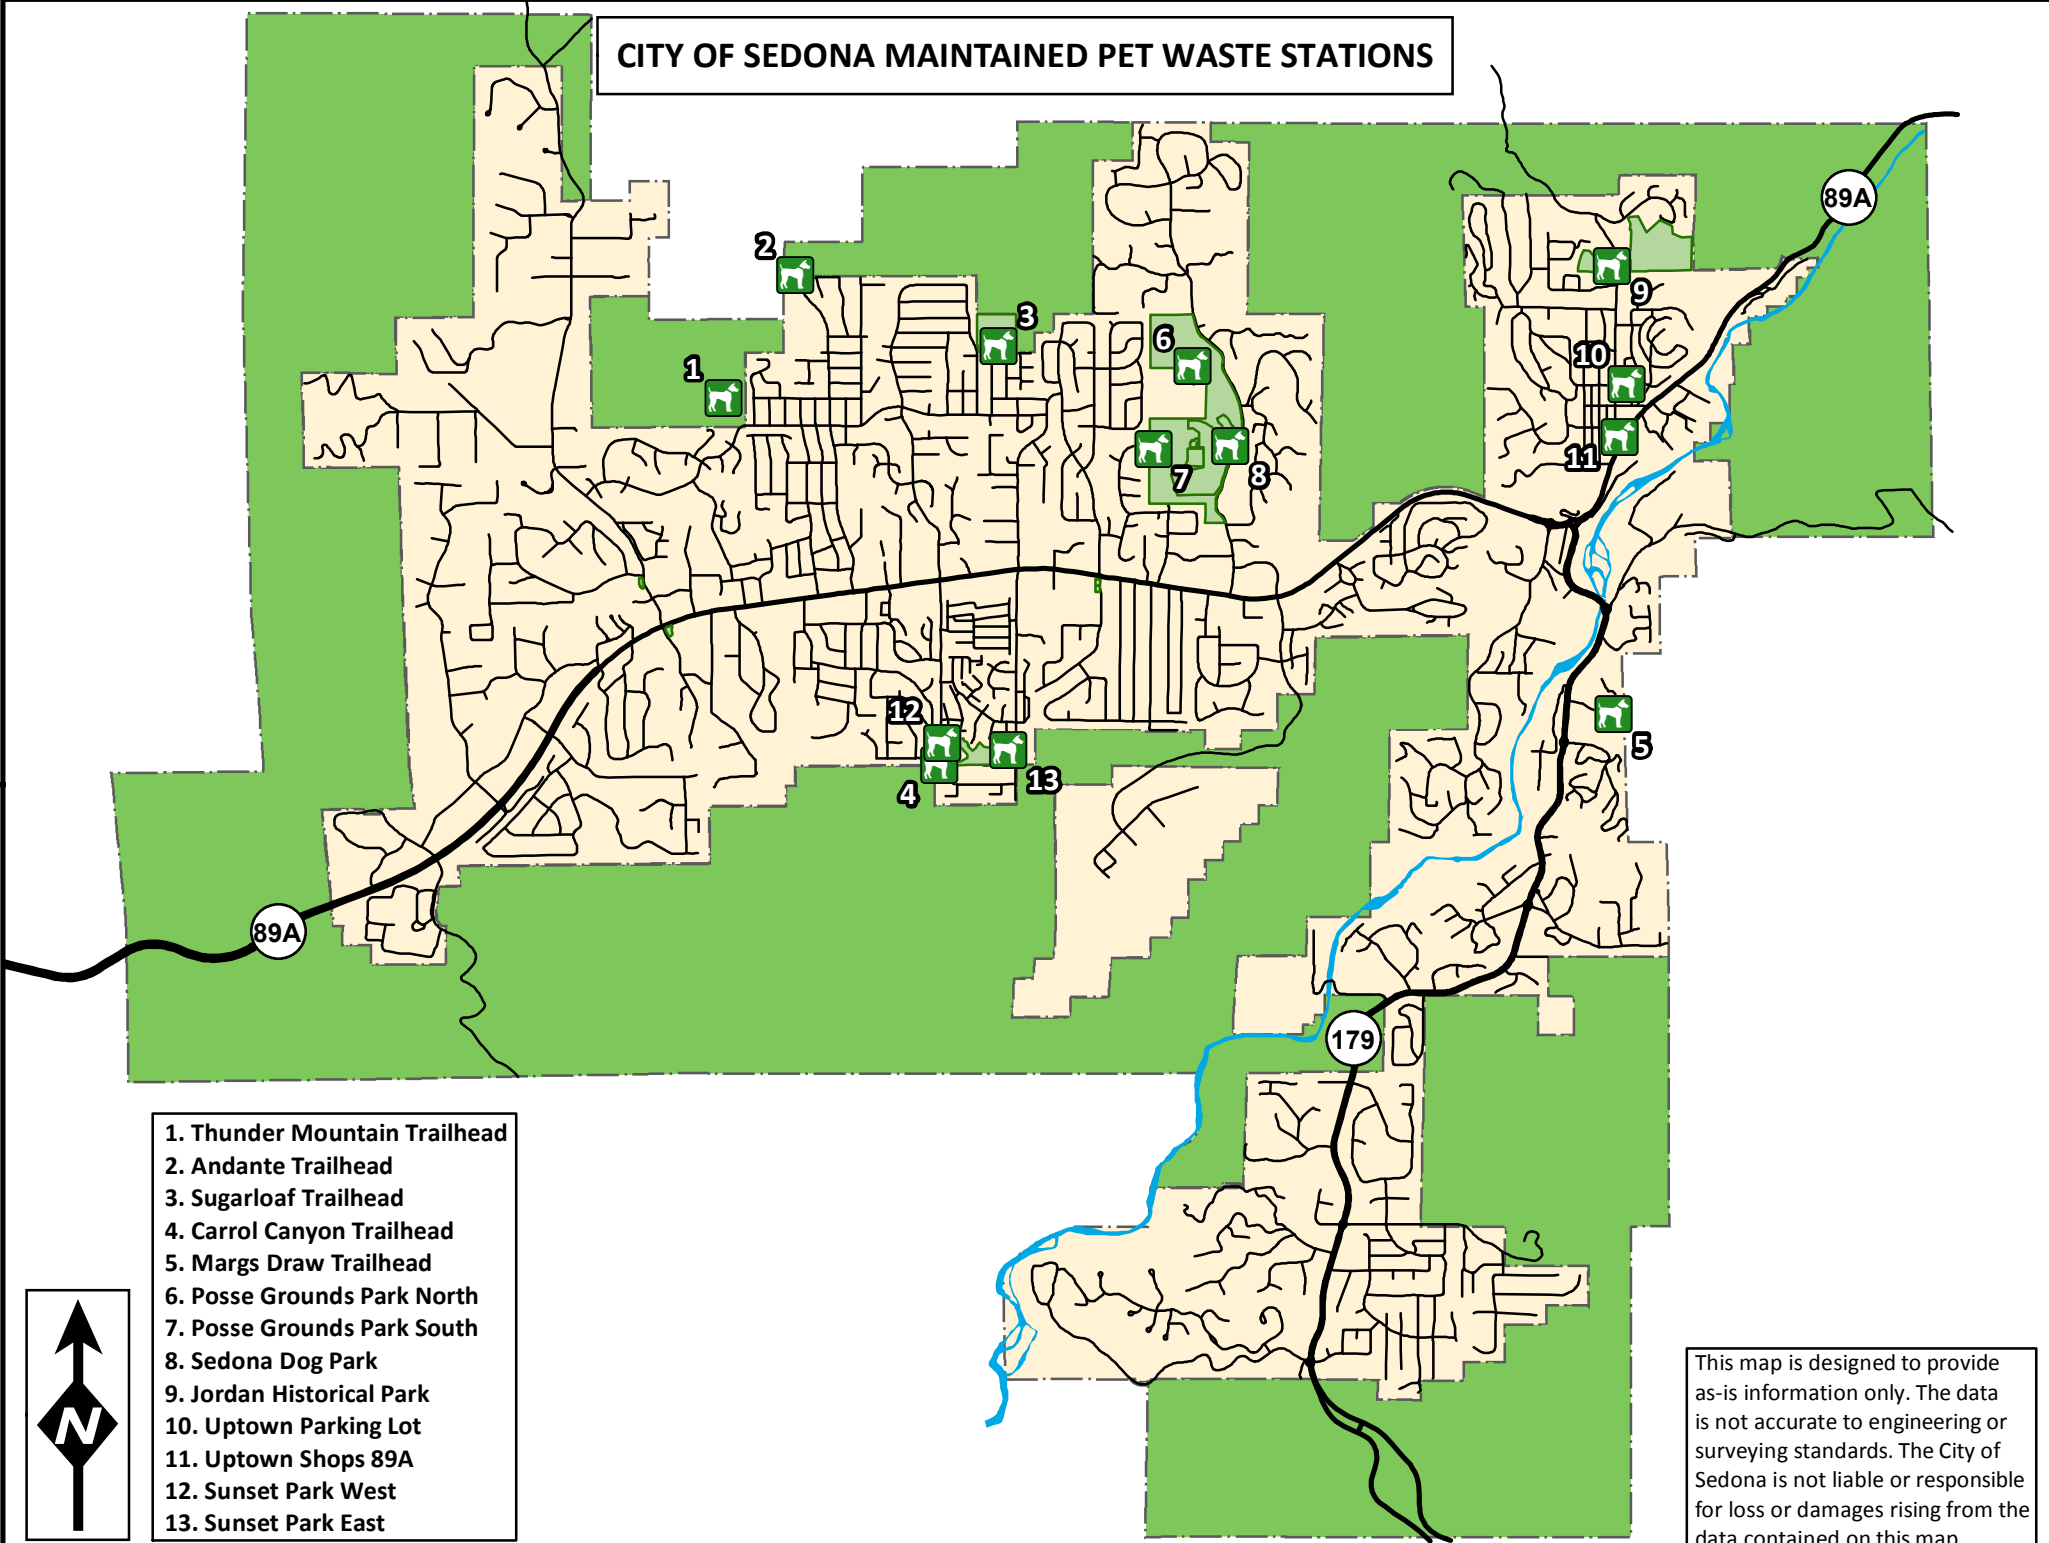

CITY OF SEDONA MAINTAINED PET WASTE STATIONS

This map is designed to provide as-is information only. The data is not accurate to engineering or surveying standards. The City of Sedona is not liable or responsible for loss or damages rising from the data contained on this map.