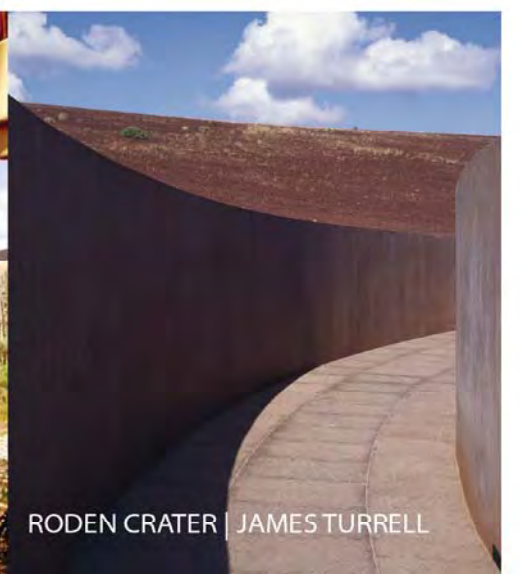

Westlake
Reed
Leskosky

- PLANTING SCHEDULE**
- INTERIOR AMPHITHEATER FOCAL POINT SHADE TREE**
PLATANUS WRIGHTII / ARIZONA SYCAMORE
POPULUS FREMONTII / FREMONT COTTONWOOD
 - THE ELDER WALK**
ALNUS OBLONGIFOLIA / NEW MEXICO ALDER
 - FORUM TREE**
CHILOPSIS LINEARIS / DESERT WILLOW
 - A BERM NORTH SIDE**
EPILOBIUM CANUM LATIFOLIUM / HUMMINGBIRD TRUMPET
MUEHLENBERGIA RIGENS / DEER GRASS
RUSSELLIA Equisetiformis / FIRECRACKER PLANT
 - B EXTERIOR PLANTING TO BLEND TO NATURAL SURROUNDINGS**
AGAVE PARRYI / PARRY'S AGAVE
DALEA FORMOSA / FEATHERPLUME
EPHEDRA VIRIDIS / MORMON TEA
FRANGULA CALIFORNICA / CALIFORNIA BUCKTHORN
JUNIPERUS DEPPEANA / ALLIGATOR JUNIPER
JUNIPERUS OSTEOSPERMA / UTAH JUNIPER
RHAMNUS ILICIFOLIA / HOLLYLEAF REDBERRY
YUCCA BACCATA / BANANA YUCCA
 - C NATURAL PLANTINGS AND UNDISTURBED AREA**
BAILEYA MULTIRADIATA / DESERT MARIGOLD
ECHINOCEREUS COCCINEUS COCCINEUS / SCARLET HEDGEHOG CACTUS
ERICAMERIA LARICIFOLIA / TURPENTINE BUSH
FOUQUIERIA SPLENDENS / OCOTILLO
FRANGULA CALIFORNICA / CALIFORNIA BUCKTHORN
GLANDULARIA GOODINGII / SOUTHWESTERN MOCK VERVAIN
OPUNTIA ENGELMANNII / CACTUS APPLE
YUCCA BACCATA / BANANA YUCCA
 - D STAGE GARDENS/RETENTION/RIPARIAN**
THE BARBARA ANTONSEN STAGE GARDENS
- RIPARIAN AREA WITH BOLD COLORS
AGAVE PARRYI / PARRY'S AGAVE
DALEA FORMOSA / FEATHERPLUME
FRAXINUS VELUTINA "ARIZONA" / VELVET ASH
MUEHLENBERGIA CAPILLARIS / PINK MUHLY
PENSTEMON BARBATUS / BEARDLIP PENSTEMON
PENSTEMON EATONII / FIRECRACKER PENSTEMON
PENSTEMON PALMERI / PALMER'S PENSTEMON
VITEX AGNUS-CASTUS / CHASTE TREE
 - E SOD LAWN**