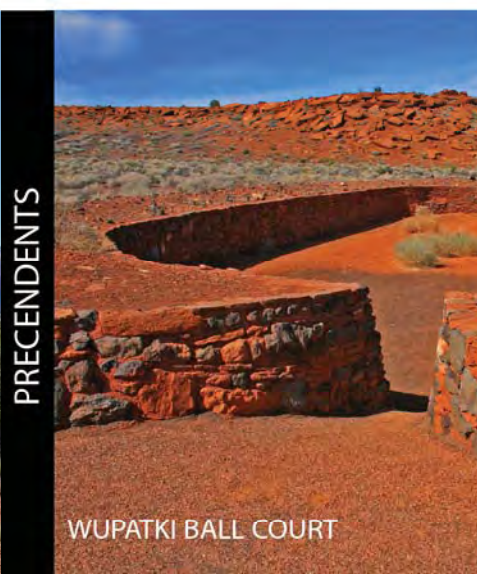

Westlake
Reed
Leskosky

- PLANTING SCHEDULE**
- INTERIOR AMPHITHEATER FOCAL POINT SHADE TREE**
PLATANUS WRIGHTII / ARIZONA SYCAMORE
POPULUS FREMONTII / FREMONT COTTONWOOD
 - THE ELDER WALK**
ALNUS OBLONGIFOLIA / NEW MEXICO ALDER
 - FORUM TREE**
CHILOPSIS LINEARIS / DESERT WILLOW
 - A BERM NORTH SIDE**
EPILOBIUM CANUM LATIFOLIUM / HUMMINGBIRD TRUMPET
MUEHLENBERGIA RIGENS / DEER GRASS
RUSSELLIA Equisetiformis / FIRECRACKER PLANT
 - B EXTERIOR PLANTING TO BLEND TO NATURAL SURROUNDINGS**
AGAVE PARRYI / PARRY'S AGAVE
DALEA FORMOSA / FEATHERPLUME
EPHEDRA VIRIDIS / MORMON TEA
FRANGULA CALIFORNICA / CALIFORNIA BUCKTHORN
JUNIPERUS DEPPEANA / ALLIGATOR JUNIPER
JUNIPERUS OSTEOSPERMA / UTAH JUNIPER
RHAMNUS ILICIFOLIA / HOLLYLEAF REDBERRY
YUCCA BACCATA / BANANA YUCCA
 - C NATURAL PLANTINGS AND UNDISTURBED AREA**
BAILEYA MULTIRADIATA / DESERT MARIGOLD
ECHINOCEREUS COCCINEUS COCCINEUS / SCARLET HEDGEHOG CACTUS
ERICAMERIA LARICIFOLIA / TURPENTINE BUSH
FOUQUIERIA SPLENDENS / OCOTILLO
FRANGULA CALIFORNICA / CALIFORNIA BUCKTHORN
GLANDULARIA GOODINGII / SOUTHWESTERN MOCK VERVAIN
OPUNTIA ENGELMANNII / CACTUS APPLE
YUCCA BACCATA / BANANA YUCCA
 - D STAGE GARDENS/RETENTION/RIPARIAN**
THE BARBARA ANTONSEN STAGE GARDENS
- RIPARIAN AREA WITH BOLD COLORS
AGAVE PARRYI / PARRY'S AGAVE
DALEA FORMOSA / FEATHERPLUME
FRAXINUS VELUTINA "ARIZONA" / VELVET ASH
MUEHLENBERGIA CAPILLARIS / PINK MUHLY
PENSTEMON BARBATUS / BEARDLIP PENSTEMON
PENSTEMON EATONII / FIRECRACKER PENSTEMON
PENSTEMON PALMERI / PALMER'S PENSTEMON
VITEX AGNUS-CASTUS / CHASTE TREE
 - E SOD LAWN**