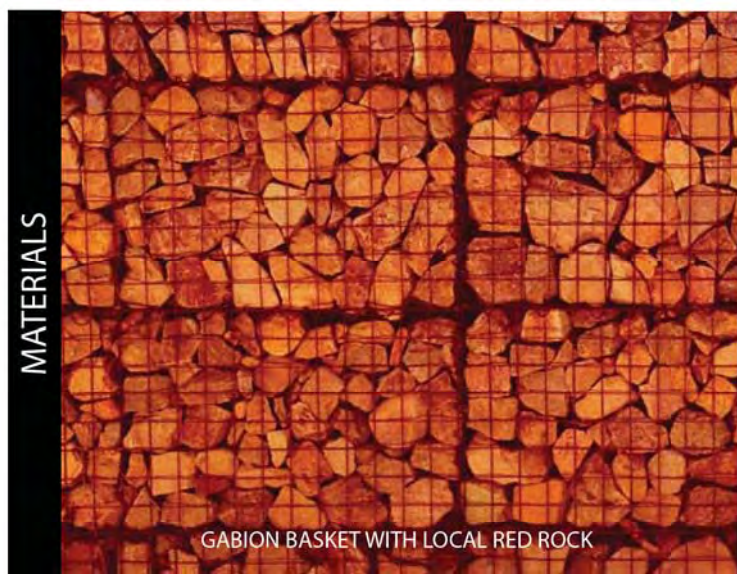

SCARLET HEDGEHOG

FIRECRACKER PLANT

MORMON TEA

DESERT MARIGOLD

PINK MUHLY

DEER GRASS

SOD LAWN

GABION BASKET WITH LOCAL RED ROCK