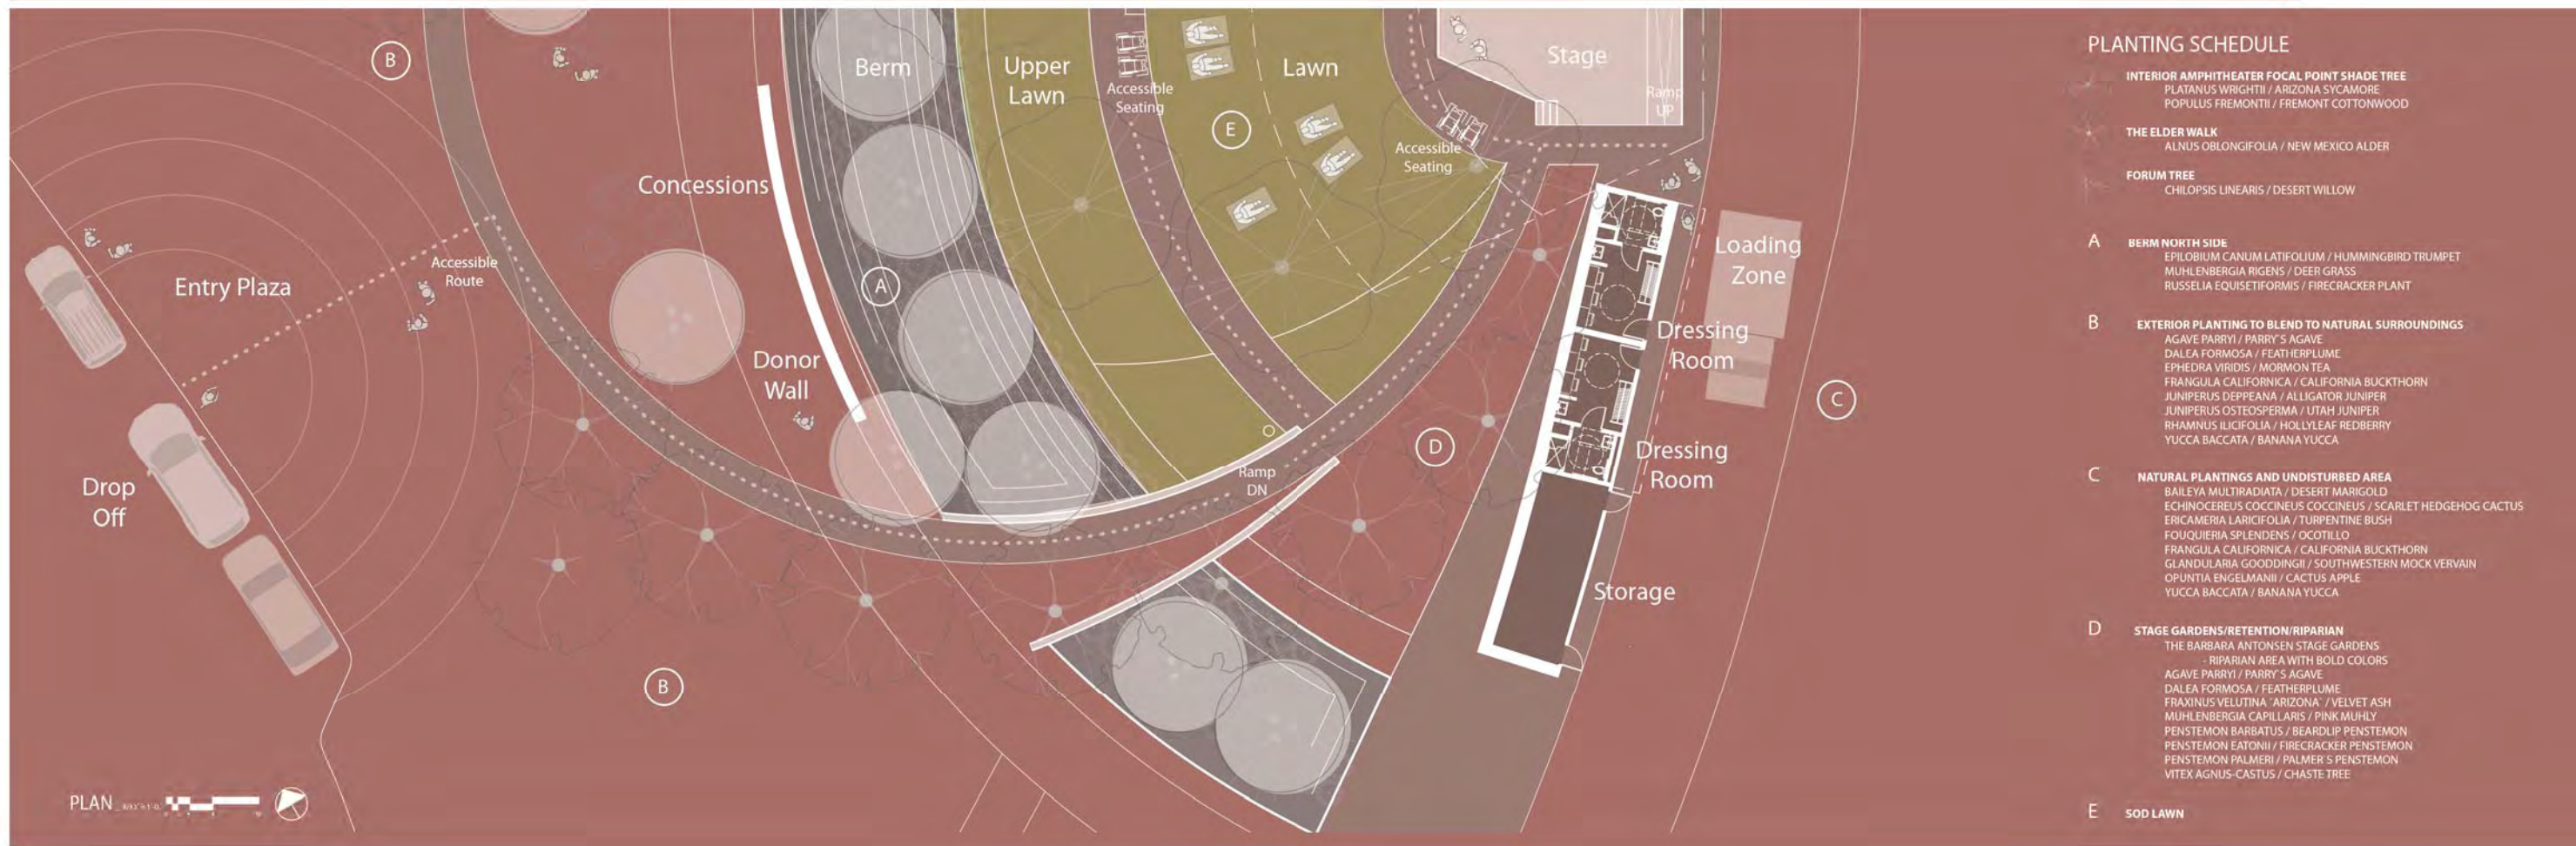

1. **PLANTING SCHEDULE**
2. **INTERIOR AMPHITHEATER FOCAL POINT SHADE TREE**
     PLATANUS WRIGHTII / ARIZONA SYCAMORE
     POPULUS FREMONTII / FREMONT COTTONWOOD
   - **THE ELDER WALK**
     ALNUS OBLONGIFOLIA / NEW MEXICO ALDER
   - **FORUM TREE**
     CHILOPSIS LINEARIS / DESERT WILLOW
   - **A BERM NORTH SIDE**
     EPILOBIUM CANUM LATIFOLIUM / HUMMINGBIRD TRUMPET
     MUEHLENBERGIA RIGENS / DEER GRASS
     RUSSELLIA Equisetiformis / FIRECRACKER PLANT
   - **B EXTERIOR PLANTING TO BLEND TO NATURAL SURROUNDINGS**
     AGAVE PARRYI / PARRY'S AGAVE
     DALEA FORMOSA / FEATHERPLUME
     EPHEDRA VIRIDIS / MORMON TEA
     FRANGULA CALIFORNICA / CALIFORNIA BUCKTHORN
     JUNIPERUS DEPPEANA / ALLIGATOR JUNIPER
     JUNIPERUS OSTEOSPERMA / UTAH JUNIPER
     RHAMNUS ILICIFOLIA / HOLLYLEAF REDBERRY
     YUCCA BACCATA / BANANA YUCCA
   - **C NATURAL PLANTINGS AND UNDISTURBED AREA**
     BAILEYA MULTIRADIATA / DESERT MARIGOLD
     ECHINOCEREUS COCCINEUS COCCINEUS / SCARLET HEDGEHOG CACTUS
     ERICAMERIA LARICIFOLIA / TURPENTINE BUSH
     FOUQUIERIA SPLENDENS / OCOTILLO
     FRANGULA CALIFORNICA / CALIFORNIA BUCKTHORN
     GLANDULARIA GOODINGII / SOUTHWESTERN MOCK VERVAIN
     OPUNTIA ENGELMANNII / CACTUS APPLE
     YUCCA BACCATA / BANANA YUCCA
   - **D STAGE GARDENS/RETENTION/RIPARIAN**
     THE BARBARA ANTONSEN STAGE GARDENS
     - RIPARIAN AREA WITH BOLD COLORS
     AGAVE PARRYI / PARRY'S AGAVE
     DALEA FORMOSA / FEATHERPLUME
     FRAXINUS VELUTINA "ARIZONA" / VELVET ASH
     MUEHLENBERGIA CAPILLARIS / PINK MUHLY
     PENSTEMON BARBATUS / BEARDLIP PENSTEMON
     PENSTEMON EATONII / FIRECRACKER PENSTEMON
     PENSTEMON PALMERI / PALMER'S PENSTEMON
     VITEX AGNUS-CASTUS / CHASTE TREE
   - **E SOD LAWN**