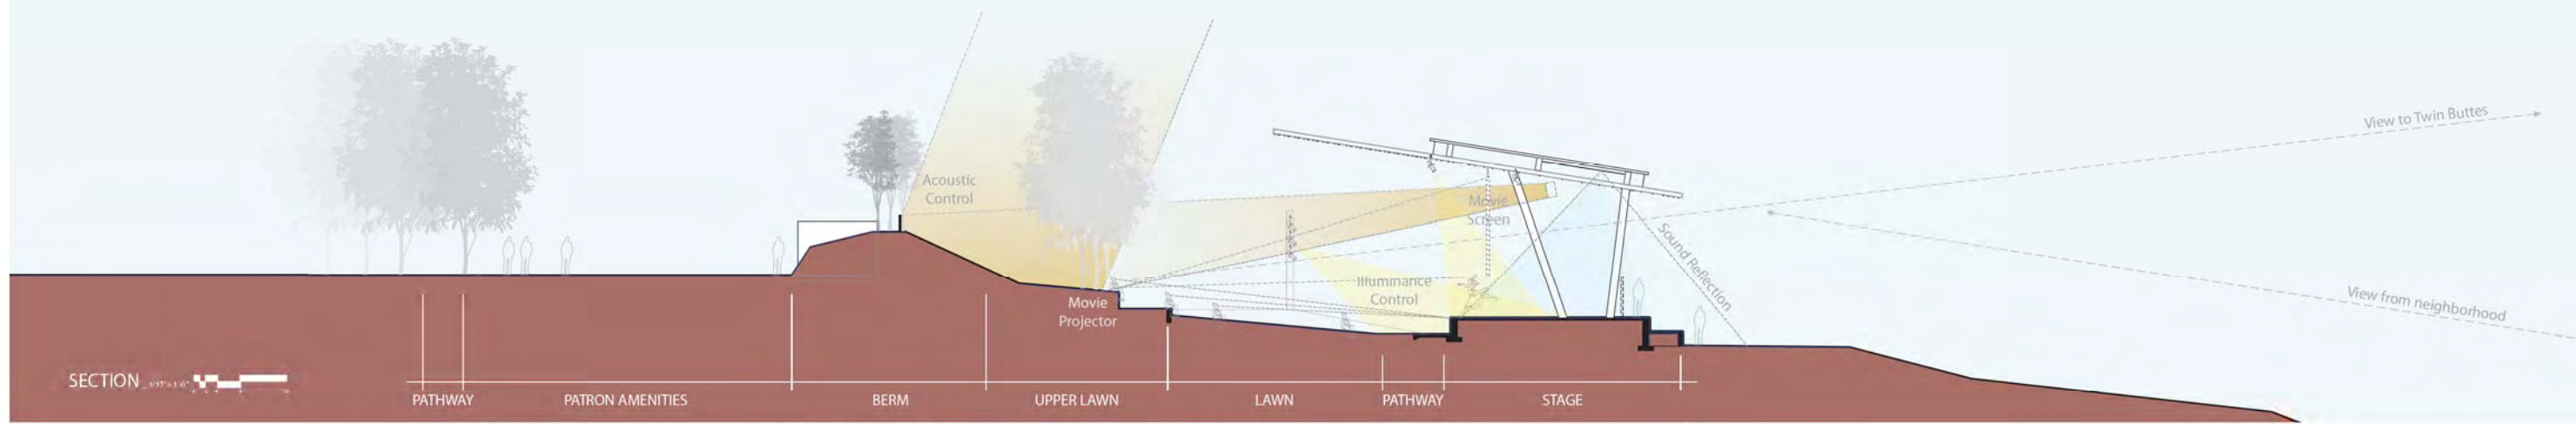

1. **PLANTING SCHEDULE**
2. **INTERIOR AMPHITHEATER FOCAL POINT SHADE TREE**
     PLATANUS WRIGHTII / ARIZONA SYCAMORE
     POPULUS FREMONTII / FREMONT COTTONWOOD
   - **THE ELDER WALK**
     ALNUS OBLONGIFOLIA / NEW MEXICO ALDER
   - **FORUM TREE**
     CHILOPSIS LINEARIS / DESERT WILLOW
   - **A BERM NORTH SIDE**
     EPILOBIUM CANUM LATIFOLIUM / HUMMINGBIRD TRUMPET
     MUEHLENBERGIA RIGENS / DEER GRASS
     RUSSELLIA Equisetiformis / FIRECRACKER PLANT
   - **B EXTERIOR PLANTING TO BLEND TO NATURAL SURROUNDINGS**
     AGAVE PARRYI / PARRY'S AGAVE
     DALEA FORMOSA / FEATHERPLUME
     EPHEDRA VIRIDIS / MORMON TEA
     FRANGULA CALIFORNICA / CALIFORNIA BUCKTHORN
     JUNIPERUS DEPPEANA / ALLIGATOR JUNIPER
     JUNIPERUS OSTEOSPERMA / UTAH JUNIPER
     RHAMNUS ILICIFOLIA / HOLLYLEAF REDBERRY
     YUCCA BACCATA / BANANA YUCCA
   - **C NATURAL PLANTINGS AND UNDISTURBED AREA**
     BAILEYA MULTIRADIATA / DESERT MARIGOLD
     ECHINOCEREUS COCCINEUS COCCINEUS / SCARLET HEDGEHOG CACTUS
     ERICAMERIA LARICIFOLIA / TURPENTINE BUSH
     FOUQUIERIA SPLENDENS / OCOTILLO
     FRANGULA CALIFORNICA / CALIFORNIA BUCKTHORN
     GLANDULARIA GOODINGII / SOUTHWESTERN MOCK VERVAIN
     OPUNTIA ENGELMANNII / CACTUS APPLE
     YUCCA BACCATA / BANANA YUCCA
   - **D STAGE GARDENS/RETENTION/RIPARIAN**
     THE BARBARA ANTONSEN STAGE GARDENS
     - RIPARIAN AREA WITH BOLD COLORS
     AGAVE PARRYI / PARRY'S AGAVE
     DALEA FORMOSA / FEATHERPLUME
     FRAXINUS VELUTINA "ARIZONA" / VELVET ASH
     MUEHLENBERGIA CAPILLARIS / PINK MUHLY
     PENSTEMON BARBATUS / BEARDLIP PENSTEMON
     PENSTEMON EATONII / FIRECRACKER PENSTEMON
     PENSTEMON PALMERI / PALMER'S PENSTEMON
     VITEX AGNUS-CASTUS / CHASTE TREE
   - **E SOD LAWN**