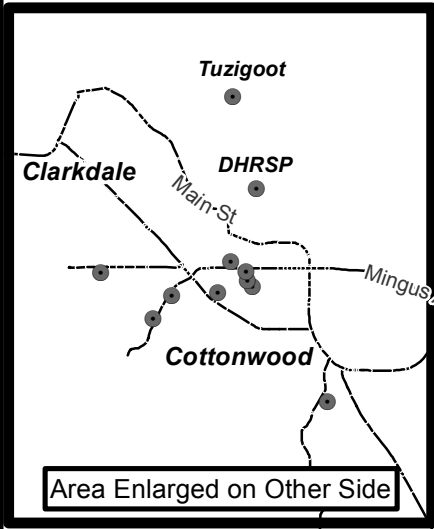

Verde Valley SciTech Festival Event Locations

ARIZONA SCITECH
VERDE VALLEY
scitech festival

Date: 2/18/2015

G Sedona Wetlands

Sedona

Village of Oak Creek

Clarkdale

Tuzigoot

DHRSP

Cottonwood

Cornville

Beaver Creek School

J
L

Montezuma Well

Lake Montezuma

K Montezuma Castle

Camp Verde

M Camp Verde Schools

P Verde Valley Archaeology Center

Cherry

-1-17

Oasis Rd

I-17

I-17

State Route 260

State Route 89a

State Route 89a

State Route 179

State Route 179

Cornville Rd

Mingus Ave

Cornville Rd

Main St

Cherry Creek Rd