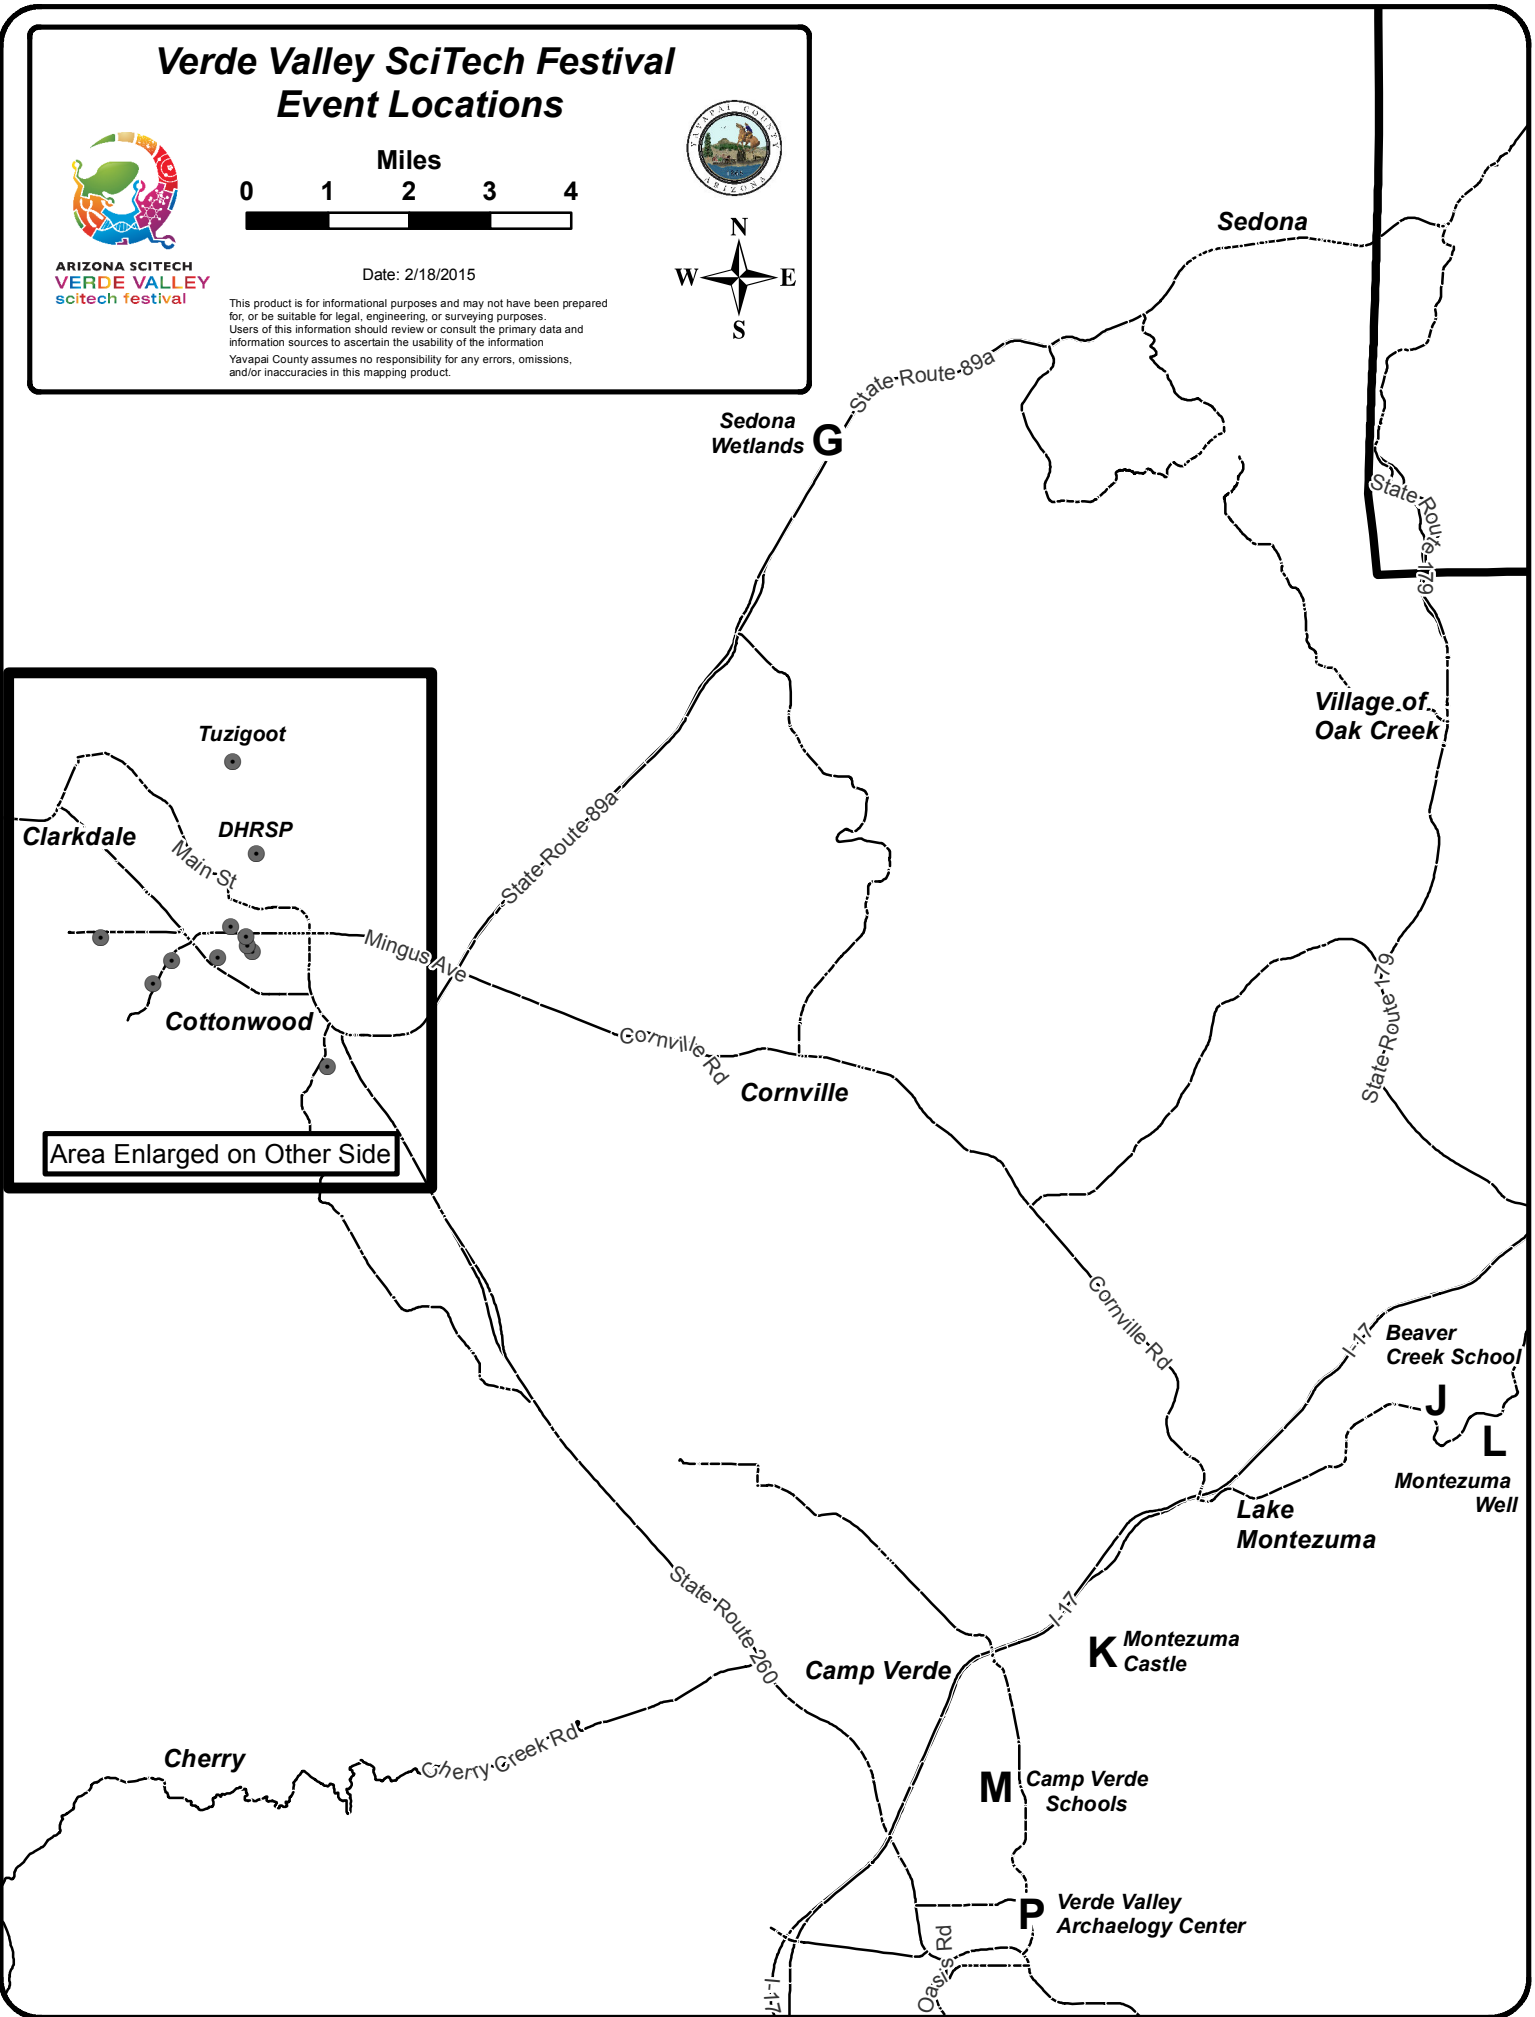

Verde Valley SciTech Festival Event Locations

ARIZONA SCITECH
VERDE VALLEY
scitech festival

Date: 2/18/2015

G Sedona Wetlands

Sedona

Village of Oak Creek

Clarkdale

Tuzigoot

DHRSP

Cottonwood

Cornville

Beaver Creek School

J
L

Montezuma Well

Lake Montezuma

K Montezuma Castle

Camp Verde

M Camp Verde Schools

P Verde Valley Archaeology Center

Cherry

-1-17

Oasis Rd

I-17

I-17

State Route 260

State Route 89a

State Route 89a

State Route 179

State Route 179

Cornville Rd

Mingus Ave

Cornville Rd

Main St

Cherry Creek Rd