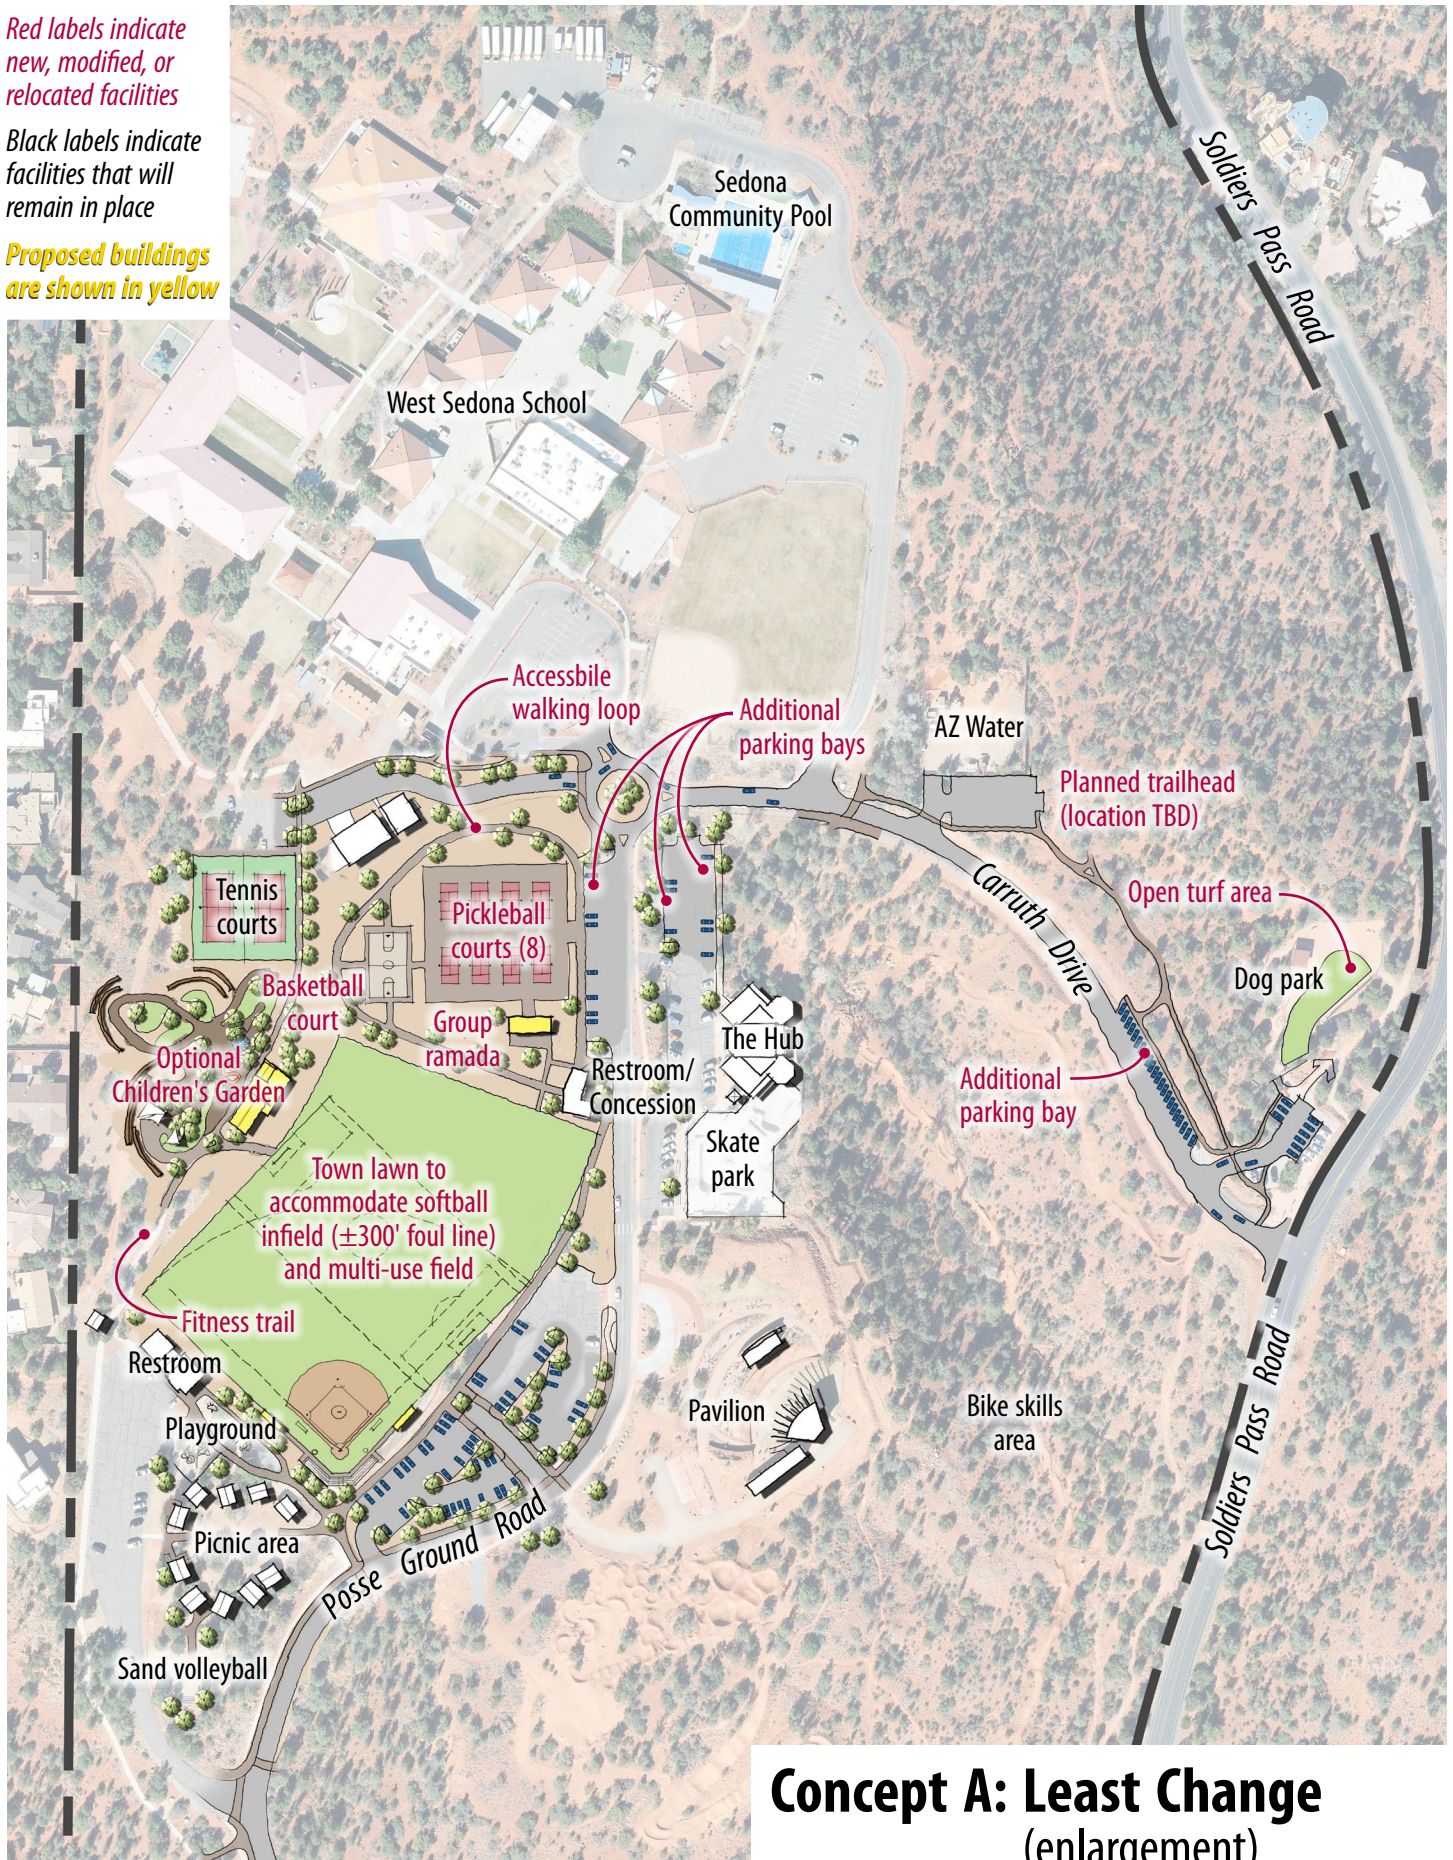

Modified/relocated facilities:

- Basketball court
- Group ramada
- Turf at dog park
- Fitness trail

Existing facilities to remain as is:

- Barbara's Park
- The Hub
- Bike skills areas
- Skate park
- Posse Ground Road
- Parking lots
- Tennis courts
- Dog park
- Picnic area
- Public restrooms
- Parks and Rec/maintenance buildings

Concept A: Least Change
(overall)

Posse Grounds Park

Red labels indicate new, modified, or relocated facilities

Black labels indicate facilities that will remain in place

Proposed buildings are shown in yellow

Concept A: Least Change
(enlargement)

Posse Grounds Park

Red labels indicate new, modified, or relocated facilities

Black labels indicate facilities that will remain in place

Proposed buildings are shown in yellow

Proposed facilities:

- 14,000SF pavilion
- Connected event spaces (Barbara's Park and open turf)
- Pickleball courts (4)
- Expanded parking
- Optional children's garden
- Open turf event space

Modified/relocated facilities: