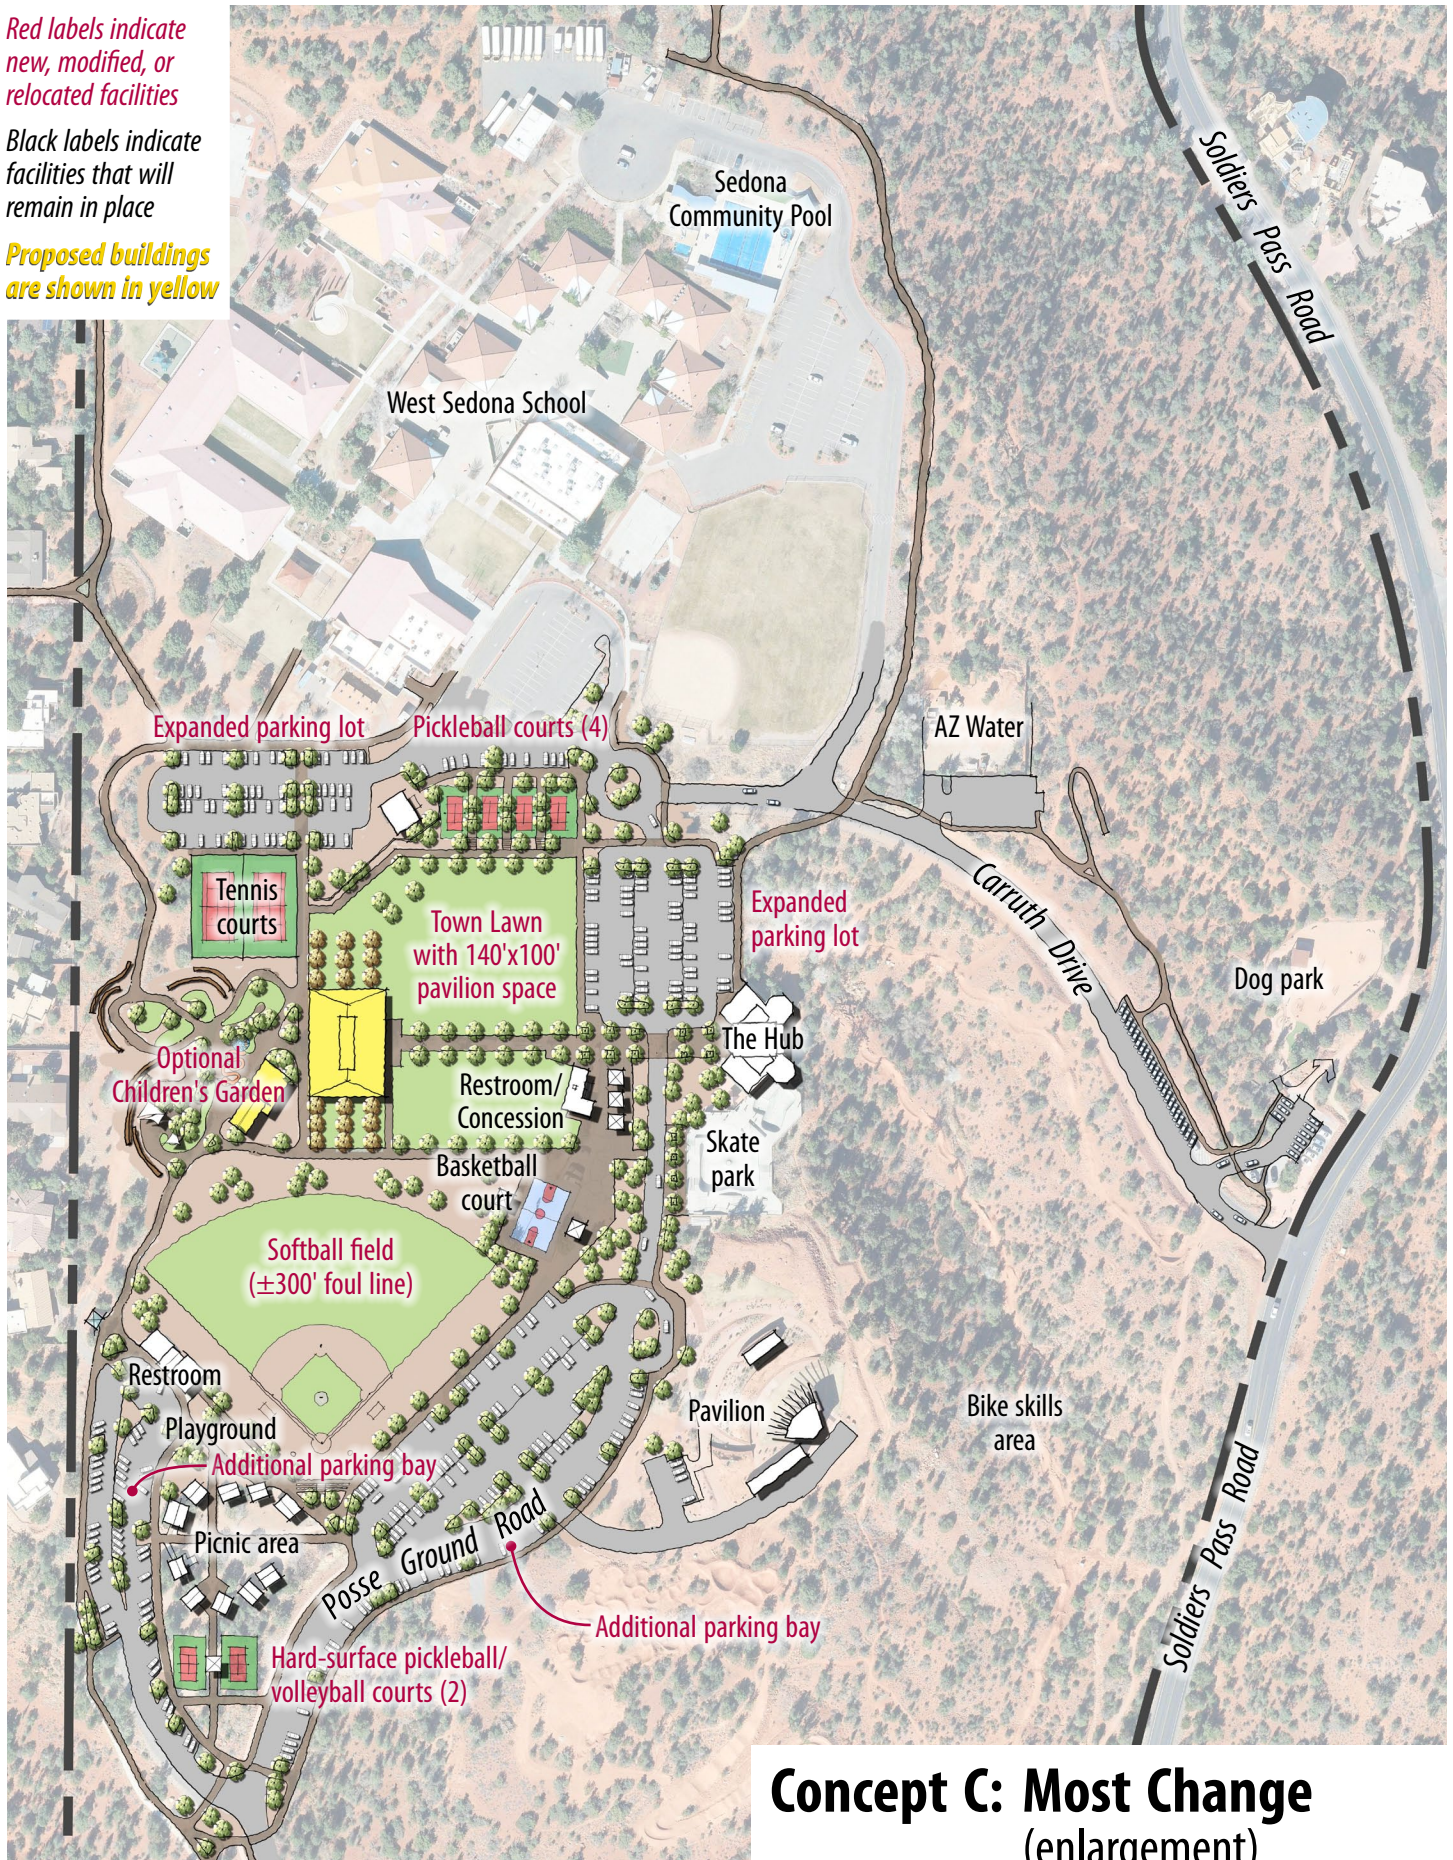

Modified/relocated facilities:

- Basketball court
- Group ramada
- Turf at dog park
- Fitness trail

Existing facilities to remain as is:

- Barbara's Park
- The Hub
- Bike skills areas
- Skate park
- Posse Ground Road
- Parking lots
- Tennis courts
- Dog park
- Picnic area
- Public restrooms
- Parks and Rec/maintenance buildings

Existing facilities to remain as is:

- Pavilion
- The Hub
- Bike skills areas
- Skate park
- Posse Ground Road
- Basketball court
- Tennis courts
- Dog park
- Picnic area
- Multi-use field restroom
- Parks and Rec building

Concept C: Most Change
(overall)

Posse Grounds Park

Red labels indicate new, modified, or relocated facilities

Black labels indicate facilities that will remain in place

Proposed buildings are shown in yellow

Existing facilities to remain as is:

- Pavilion
- The Hub
- Bike skills areas
- Skate park
- Posse Ground Road
- Softball field
- Multi-use field
- Tennis courts
- Dog park
- Picnic area
- Multi-use field restroom
- Parks and Rec building