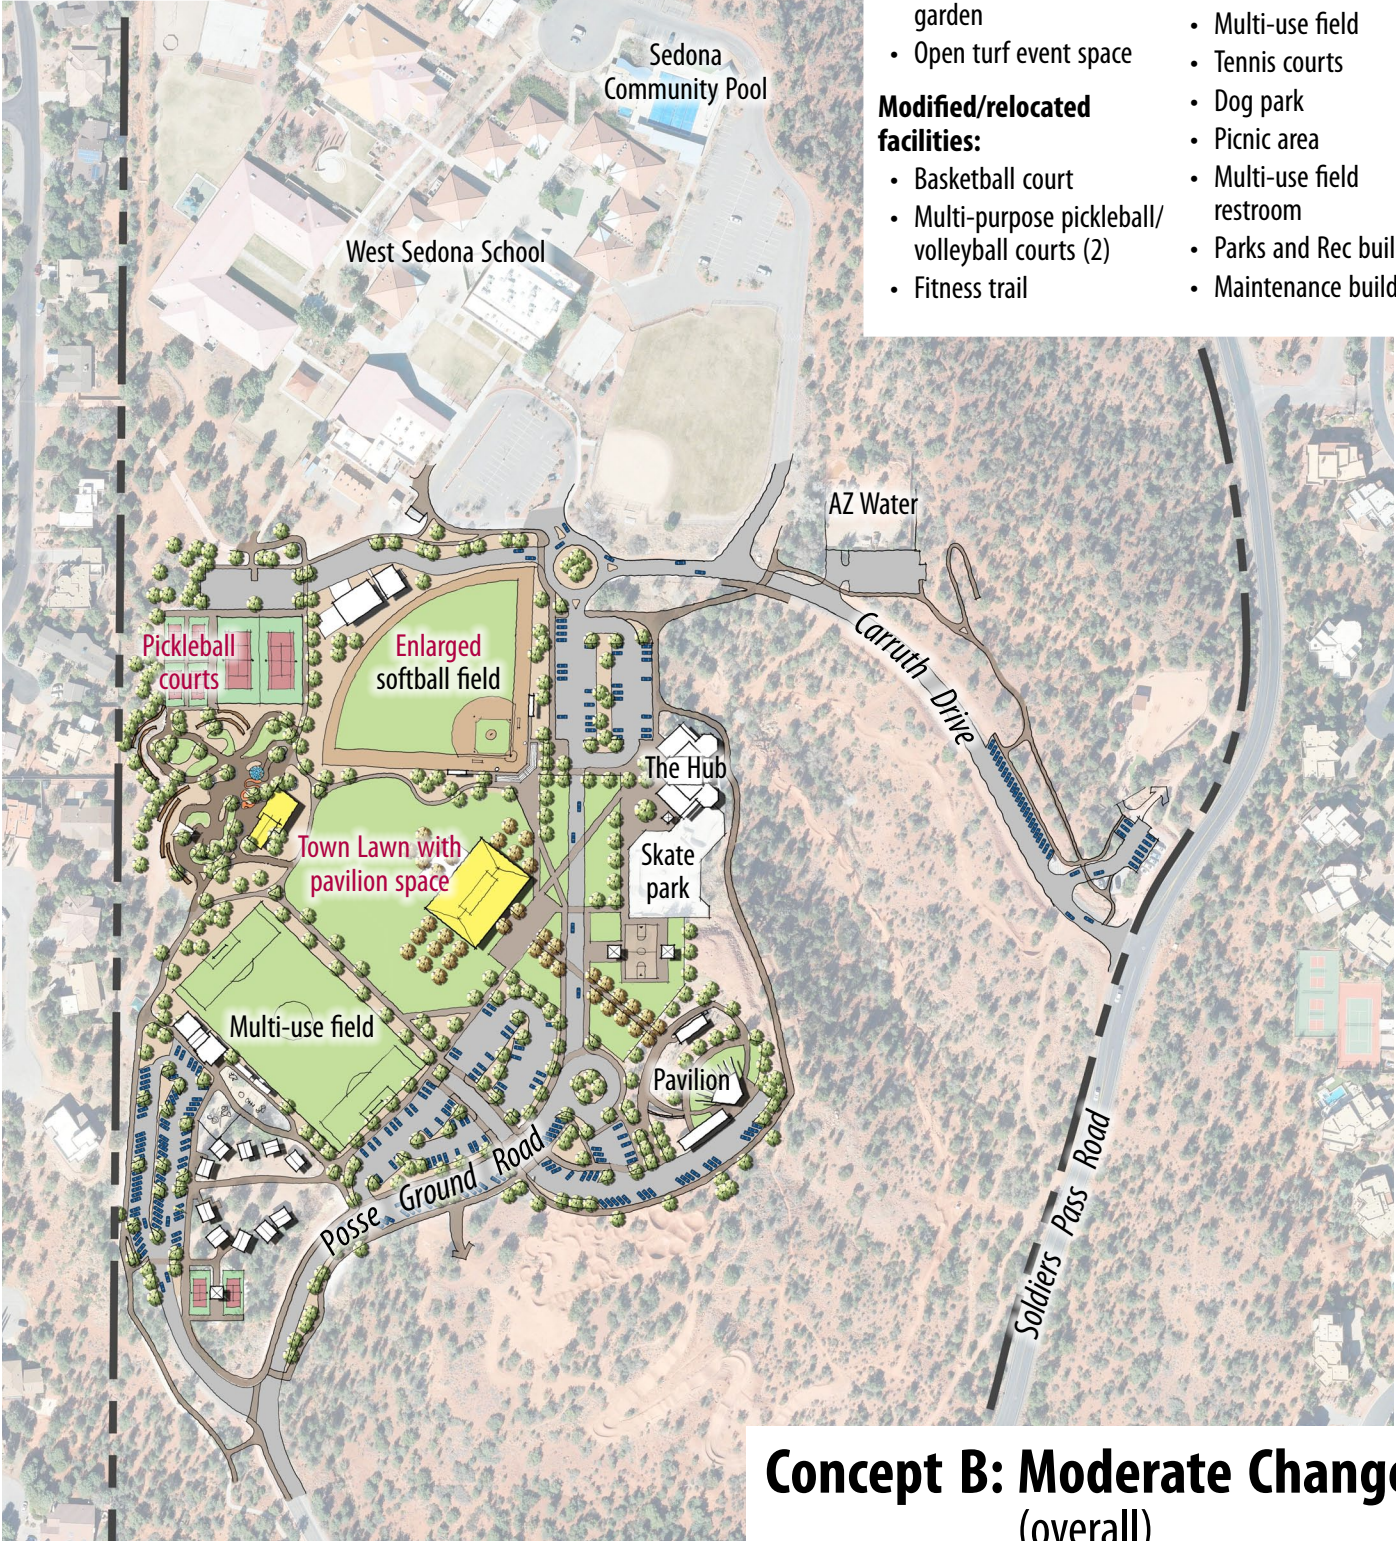

Modified/relocated facilities:

- Basketball court
- Group ramada
- Turf at dog park
- Fitness trail

Existing facilities to remain as is:

- Barbara's Park
- The Hub
- Bike skills areas
- Skate park
- Posse Ground Road
- Parking lots
- Tennis courts
- Dog park
- Picnic area
- Public restrooms
- Parks and Rec/maintenance buildings

Concept A: Least Change
(enlargement)

Posse Grounds Park

Red labels indicate new, modified, or relocated facilities

Black labels indicate facilities that will remain in place

Proposed buildings are shown in yellow

Proposed facilities:

- 14,000SF pavilion
- Connected event spaces (Barbara's Park and open turf)
- Pickleball courts (4)
- Expanded parking
- Optional children's garden
- Open turf event space

Modified/relocated facilities:

- Basketball court
- Multi-purpose pickleball/volleyball courts (2)
- Fitness trail

Existing facilities to remain as is:

- Pavilion
- The Hub
- Bike skills areas
- Skate park
- Posse Ground Road
- Softball field
- Multi-use field
- Tennis courts
- Dog park
- Picnic area
- Multi-use field restroom
- Parks and Rec building
- Maintenance building