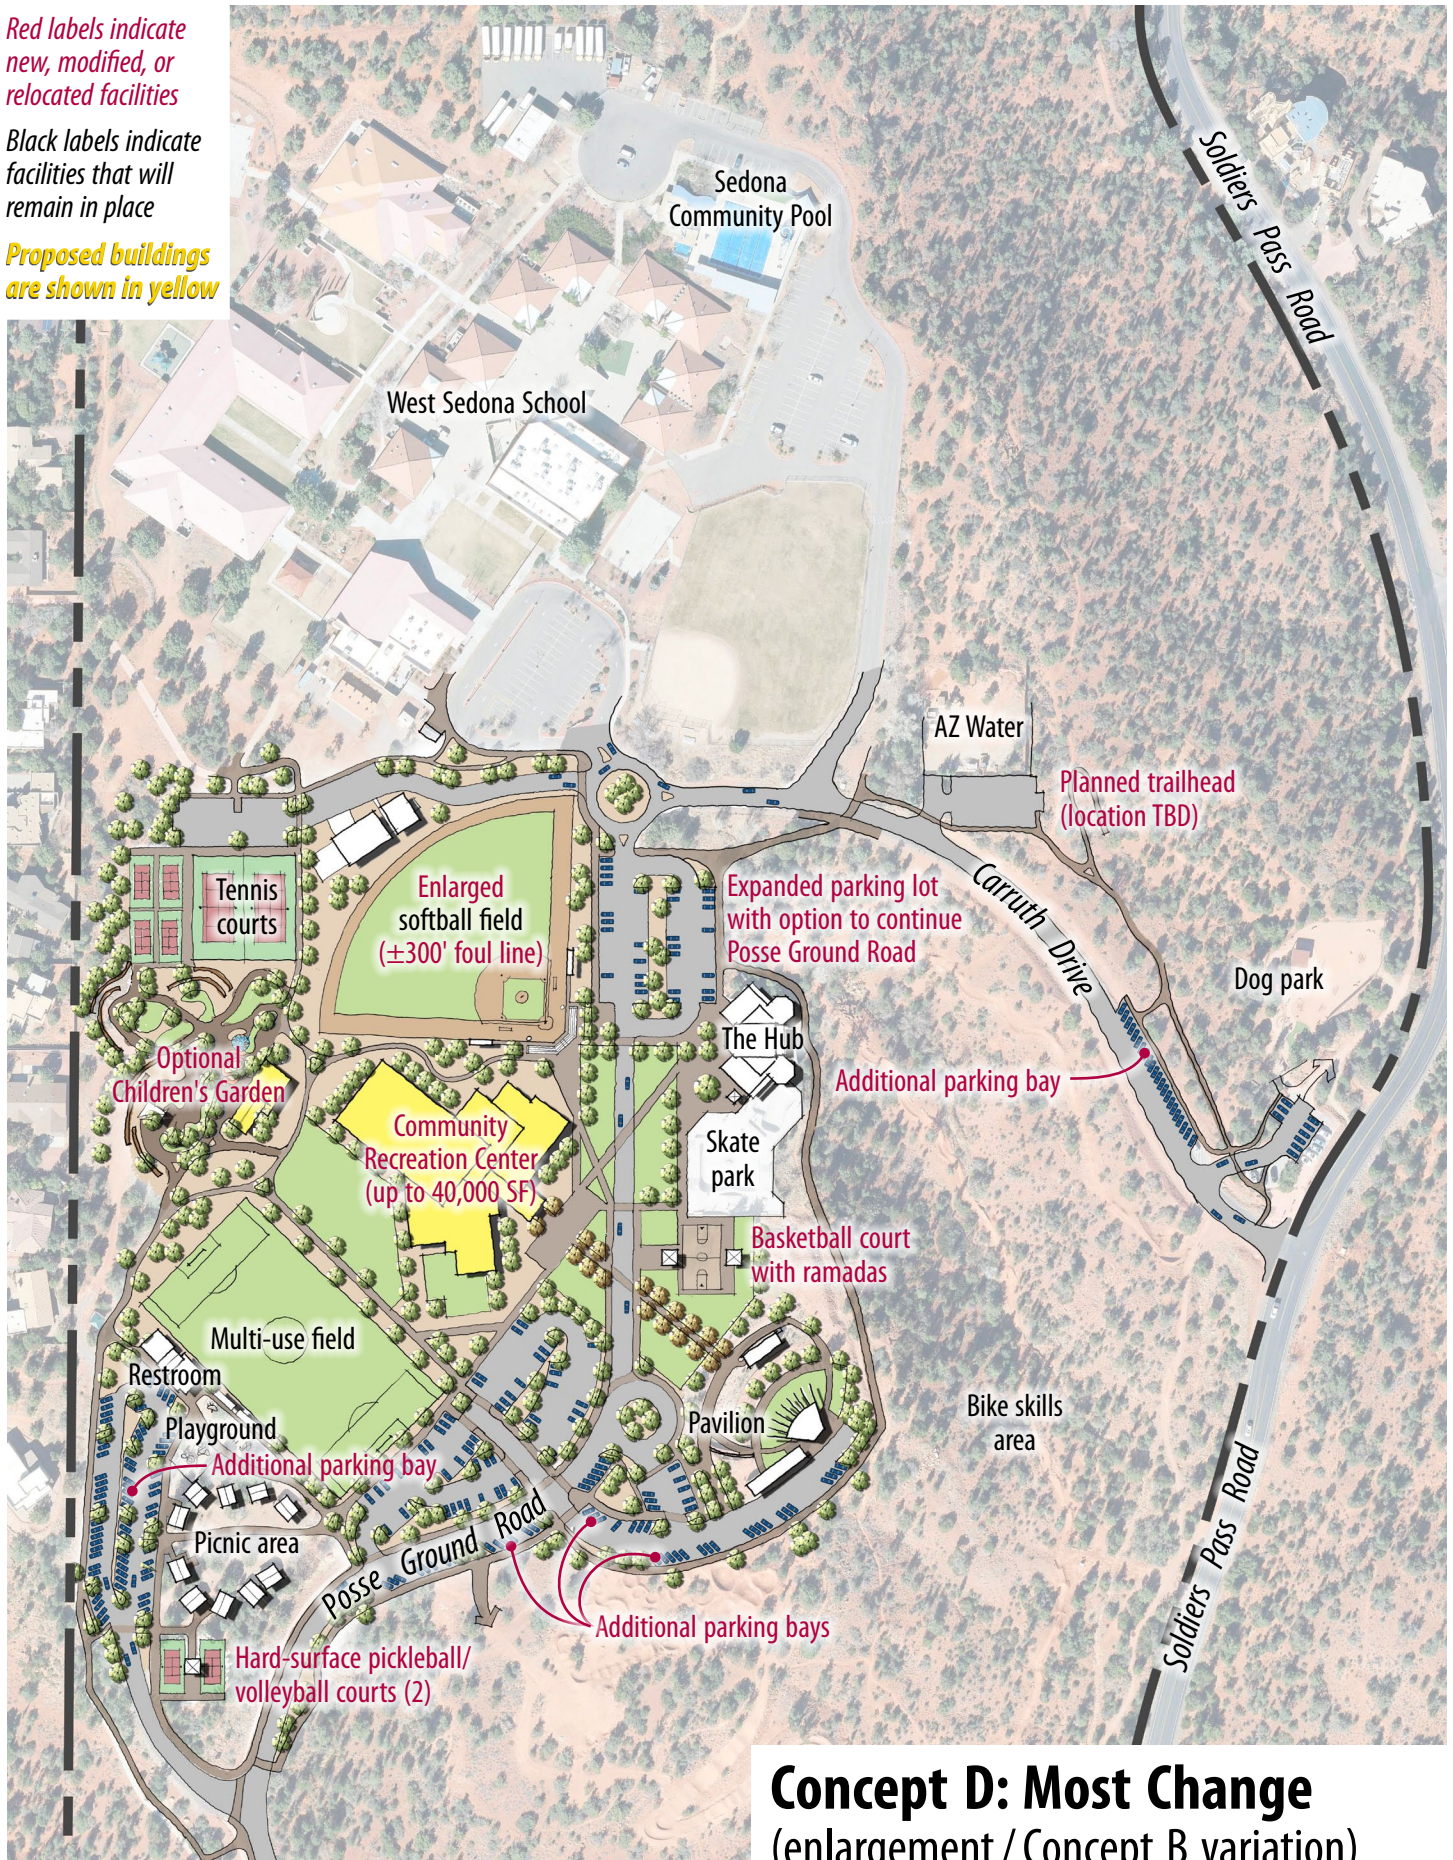

Modified/relocated facilities:

- Basketball court
- Group ramada
- Turf at dog park
- Fitness trail

Existing facilities to remain as is:

- Barbara's Park
- The Hub
- Bike skills areas
- Skate park
- Posse Ground Road
- Parking lots
- Tennis courts
- Dog park
- Picnic area
- Public restrooms
- Parks and Rec/maintenance buildings

Existing facilities to remain as is:

- Pavilion
- The Hub
- Bike skills areas
- Skate park
- Posse Ground Road
- Softball field
- Multi-use field
- Tennis courts
- Dog park
- Picnic area
- Multi-use field restroom
- Parks and Rec building

Concept D: Most Change
(overall / Concept B variation)

Posse Grounds Park

Red labels indicate new, modified, or relocated facilities

Black labels indicate facilities that will remain in place

Proposed buildings are shown in yellow

Concept D: Most Change
(enlargement / Concept B variation)