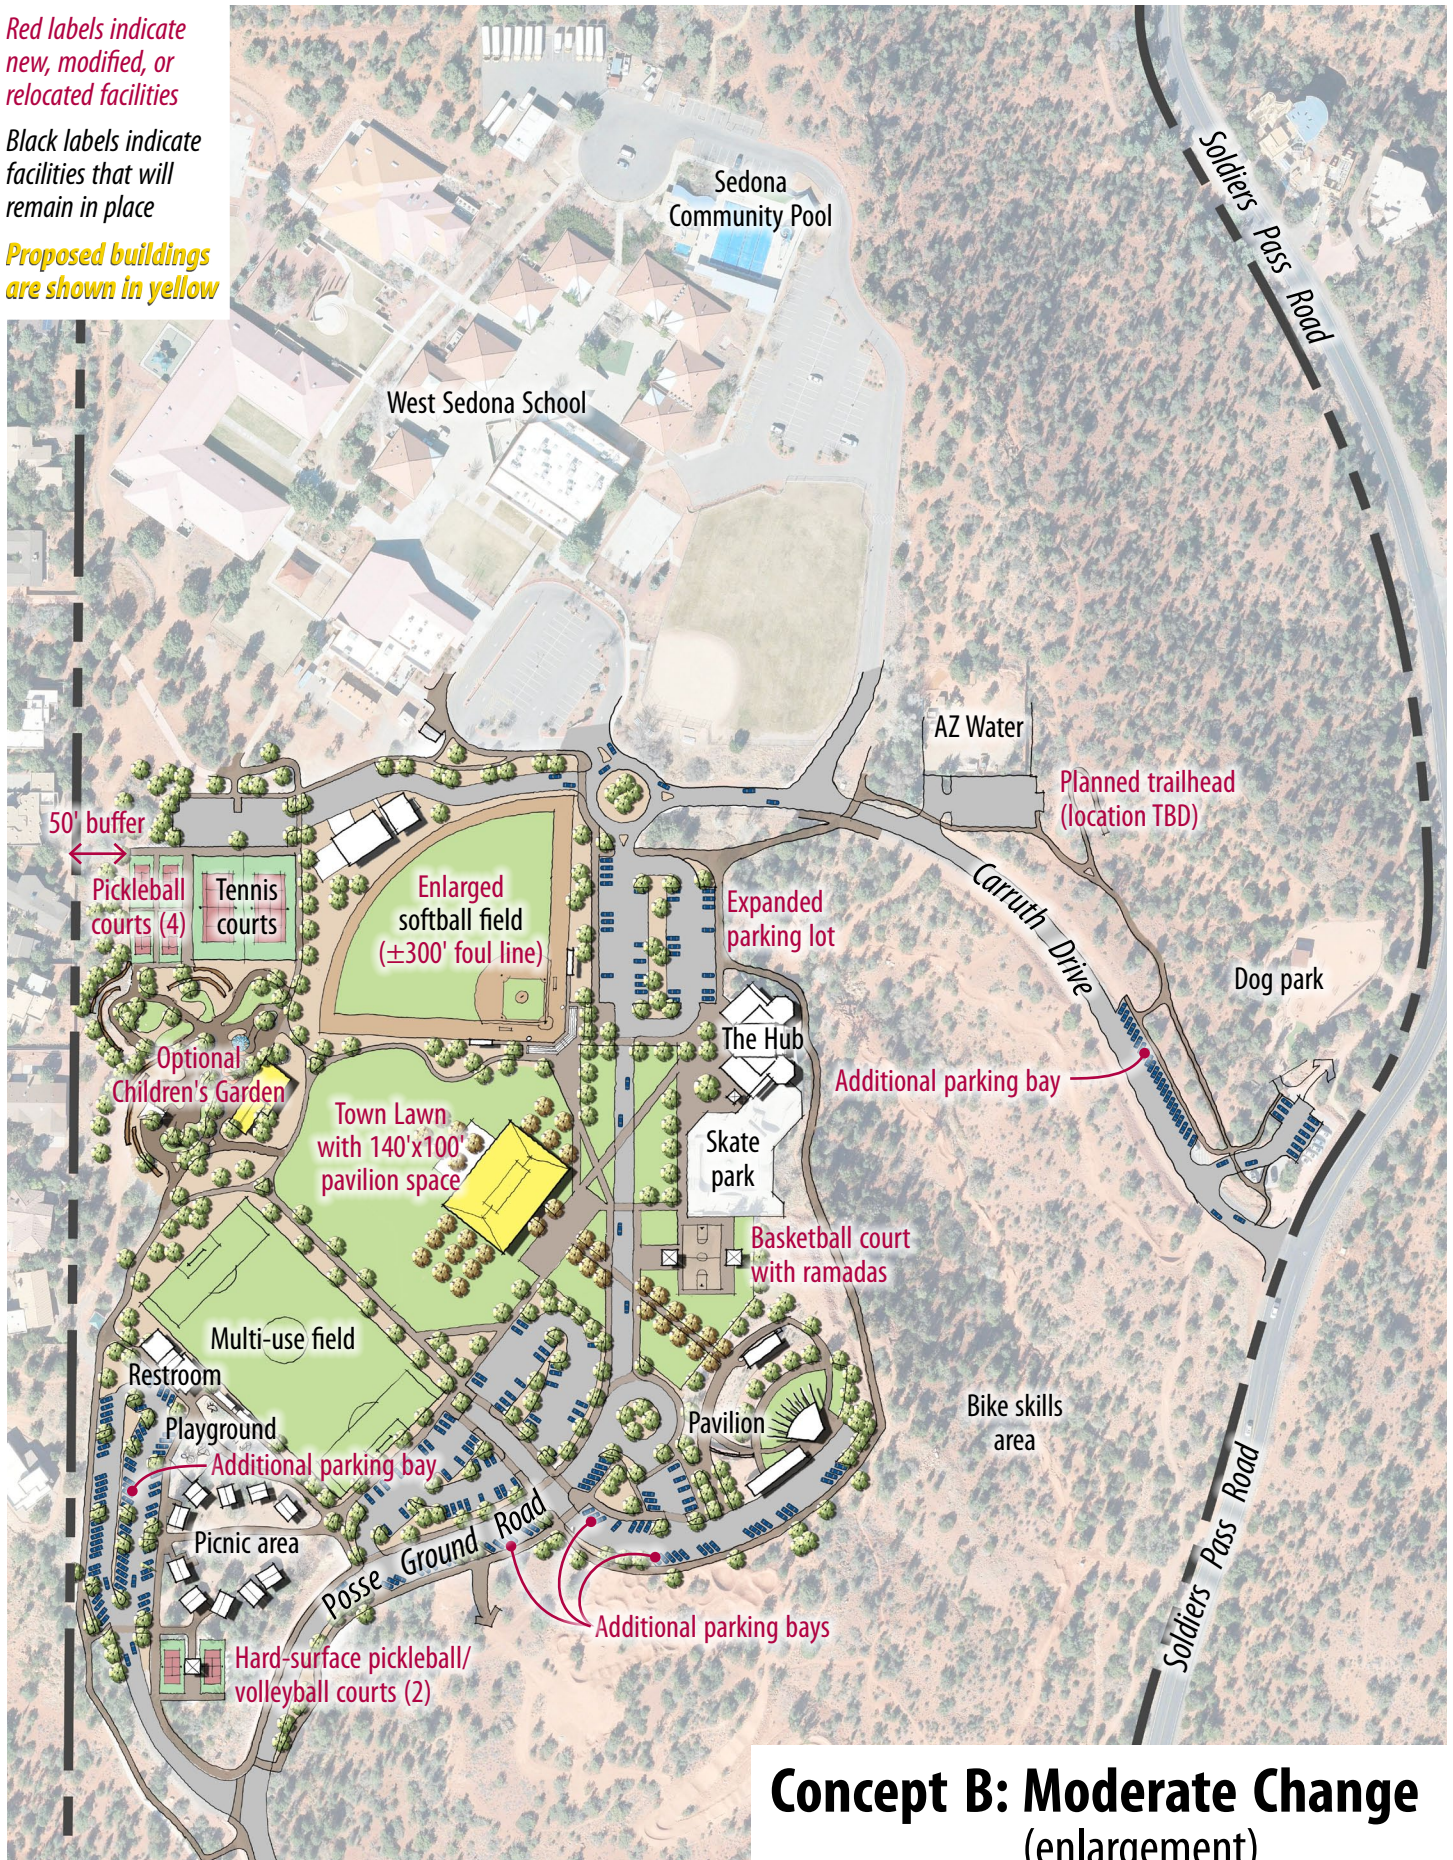

- Basketball court
- Multi-purpose pickleball/volleyball courts (2)
- Fitness trail

Existing facilities to remain as is:

- Pavilion
- The Hub
- Bike skills areas
- Skate park
- Posse Ground Road
- Softball field
- Multi-use field
- Tennis courts
- Dog park
- Picnic area
- Multi-use field restroom
- Parks and Rec building
- Maintenance building

Concept B: Moderate Change (overall)

Posse Grounds Park

Red labels indicate new, modified, or relocated facilities

Black labels indicate facilities that will remain in place

Proposed buildings are shown in yellow

Concept B: Moderate Change (enlargement)

Posse Grounds Park

Red labels indicate new, modified, or relocated facilities

Black labels indicate facilities that will remain in place

Proposed buildings are shown in yellow

Existing facilities to remain as is:

- Pavilion
- The Hub
- Bike skills areas
- Skate park
- Posse Ground Road
- Basketball court
- Tennis courts
- Dog park
- Picnic area
- Multi-use field restroom
- Parks and Rec building