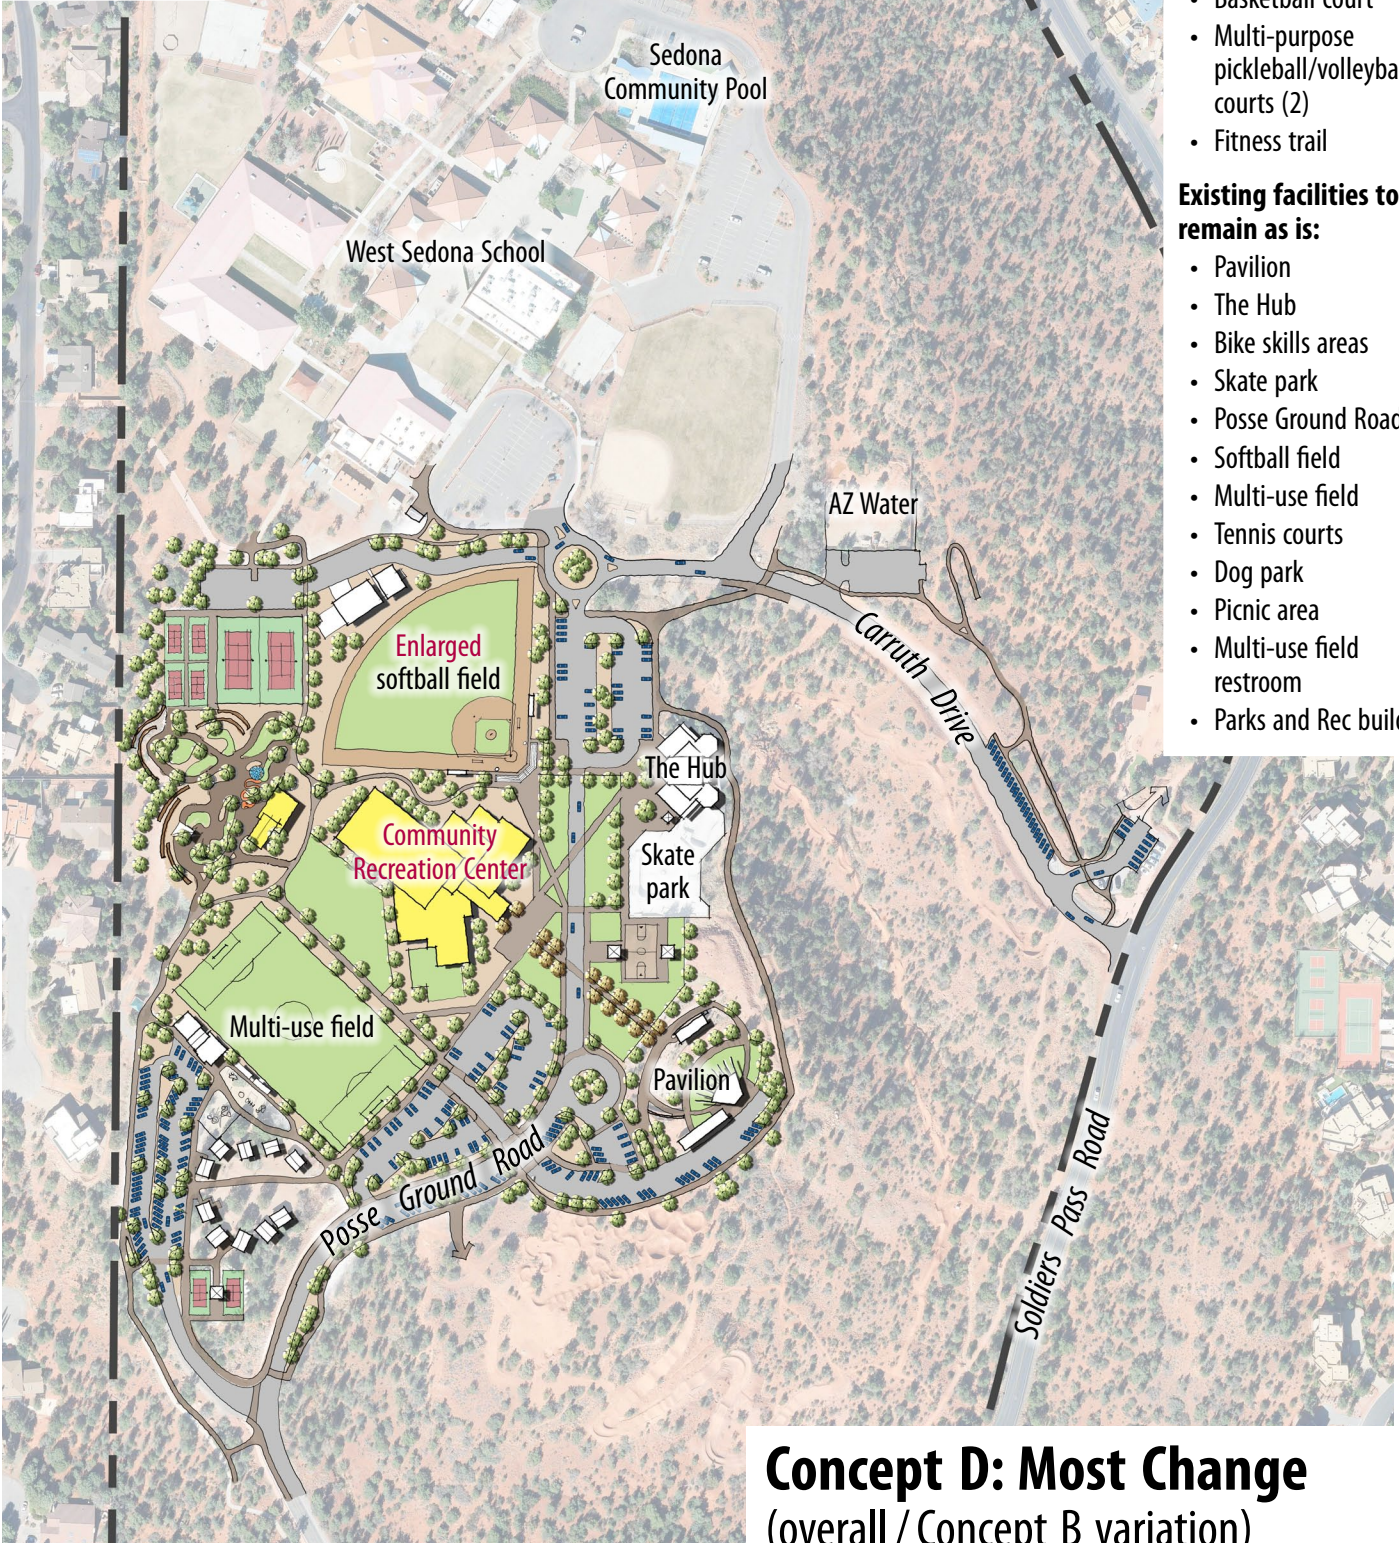

Modified/relocated facilities:

- Basketball court
- Group ramada
- Turf at dog park
- Fitness trail

Existing facilities to remain as is:

- Barbara's Park
- The Hub
- Bike skills areas
- Skate park
- Posse Ground Road
- Parking lots
- Tennis courts
- Dog park
- Picnic area
- Public restrooms
- Parks and Rec/maintenance buildings

Proposed facilities:

- 14,000SF pavilion
- Connected event spaces (Barbara's Park and open turf)
- Pickleball courts (4)
- Expanded parking
- Optional children's garden
- Open turf event space

Modified/relocated facilities:

Concept C: Most Change
(enlargement)

Posse Grounds Park

Red labels indicate new, modified, or relocated facilities

Black labels indicate facilities that will remain in place

Proposed buildings are shown in yellow

Existing facilities to remain as is:

- Pavilion
- The Hub
- Bike skills areas
- Skate park
- Posse Ground Road
- Softball field
- Multi-use field
- Tennis courts
- Dog park
- Picnic area
- Multi-use field restroom
- Parks and Rec building