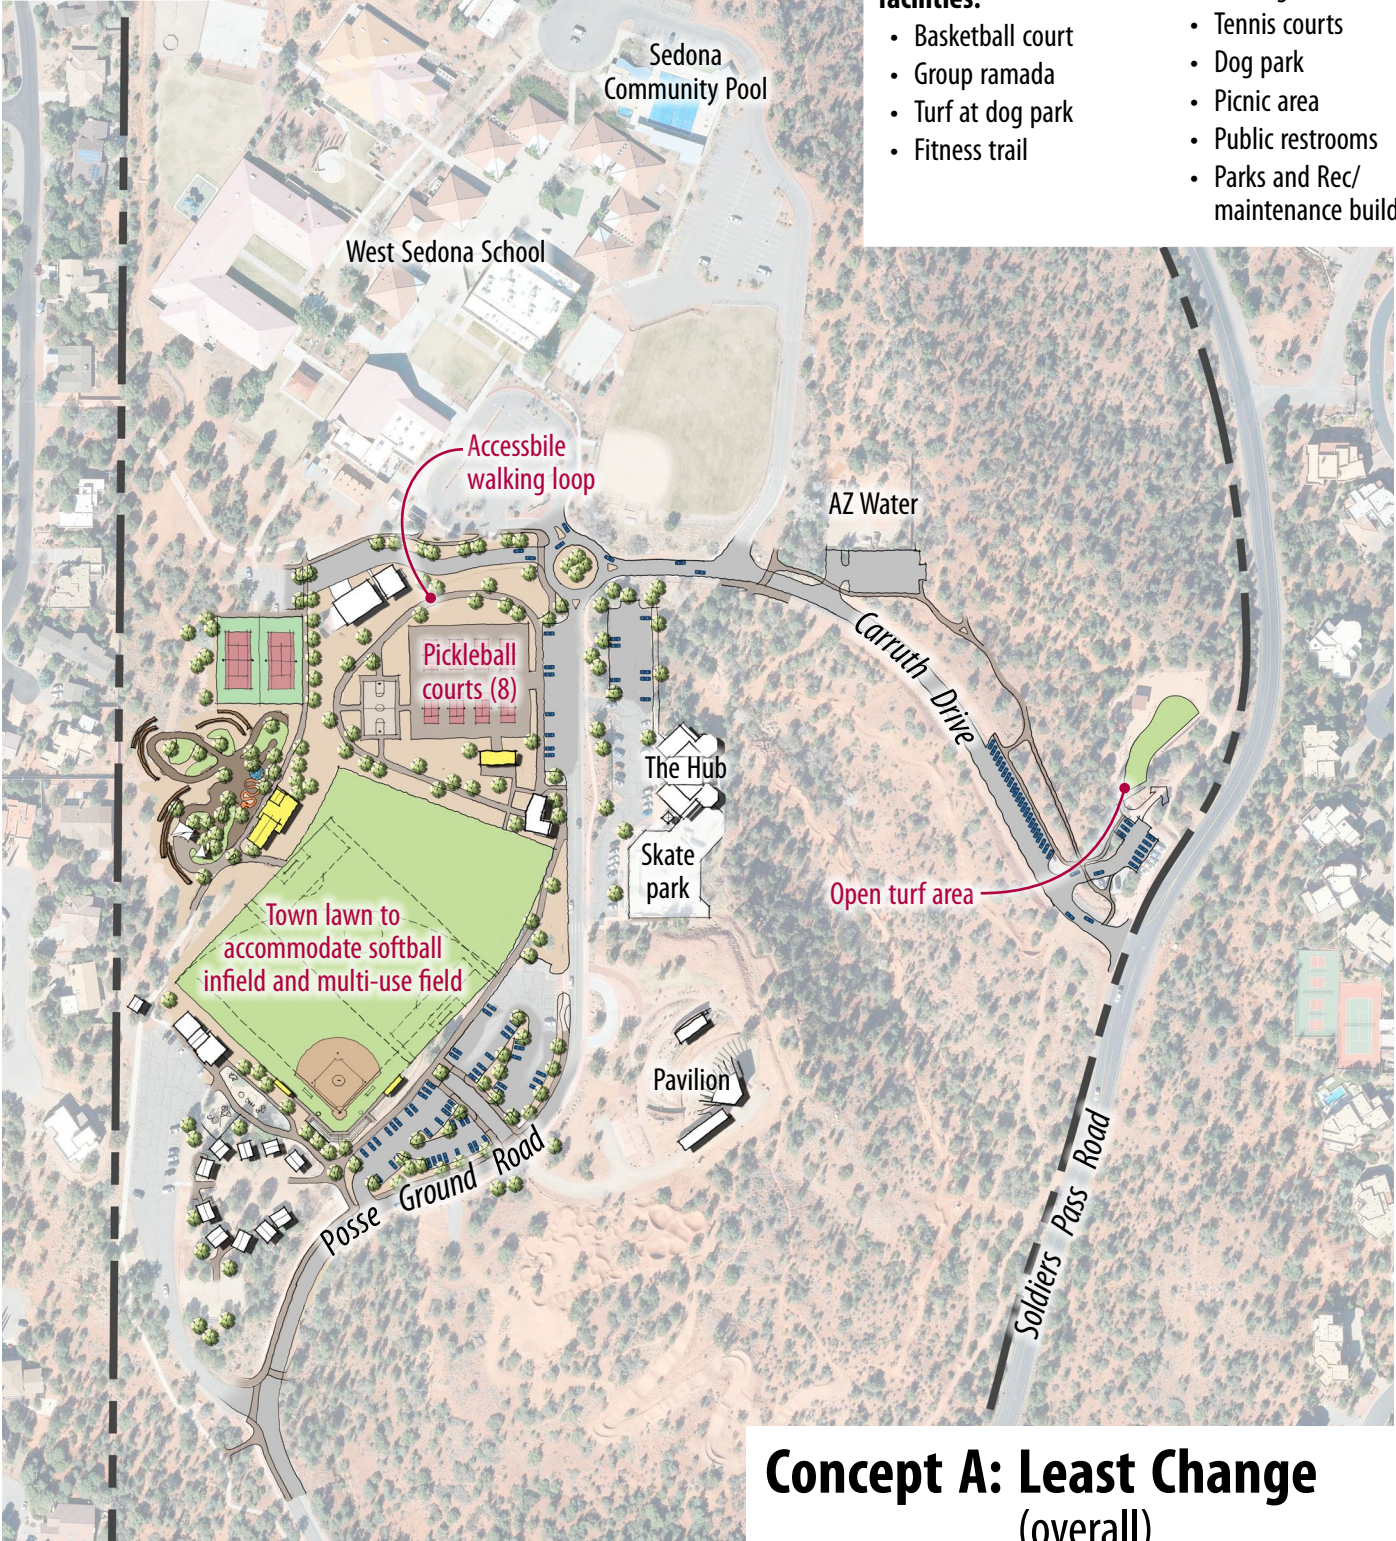

Posse Grounds Park

Red labels indicate new, modified, or relocated facilities

Black labels indicate facilities that will remain in place

Proposed buildings are shown in yellow

Proposed facilities:

- 8-plex pickleball
- Combined turf fields
- Optional children's garden
- Accessible walking loop

Modified/relocated facilities:

- Basketball court
- Group ramada
- Turf at dog park
- Fitness trail

Existing facilities to remain as is:

- Barbara's Park
- The Hub
- Bike skills areas
- Skate park
- Posse Ground Road
- Parking lots
- Tennis courts
- Dog park
- Picnic area
- Public restrooms
- Parks and Rec/maintenance buildings

Concept A: Least Change
(overall)

Posse Grounds Park

Red labels indicate new, modified, or relocated facilities

Black labels indicate facilities that will remain in place

Proposed buildings are shown in yellow

Concept A: Least Change
(enlargement)

Posse Grounds Park

Red labels indicate new, modified, or relocated facilities

Black labels indicate facilities that will remain in place

Proposed buildings are shown in yellow