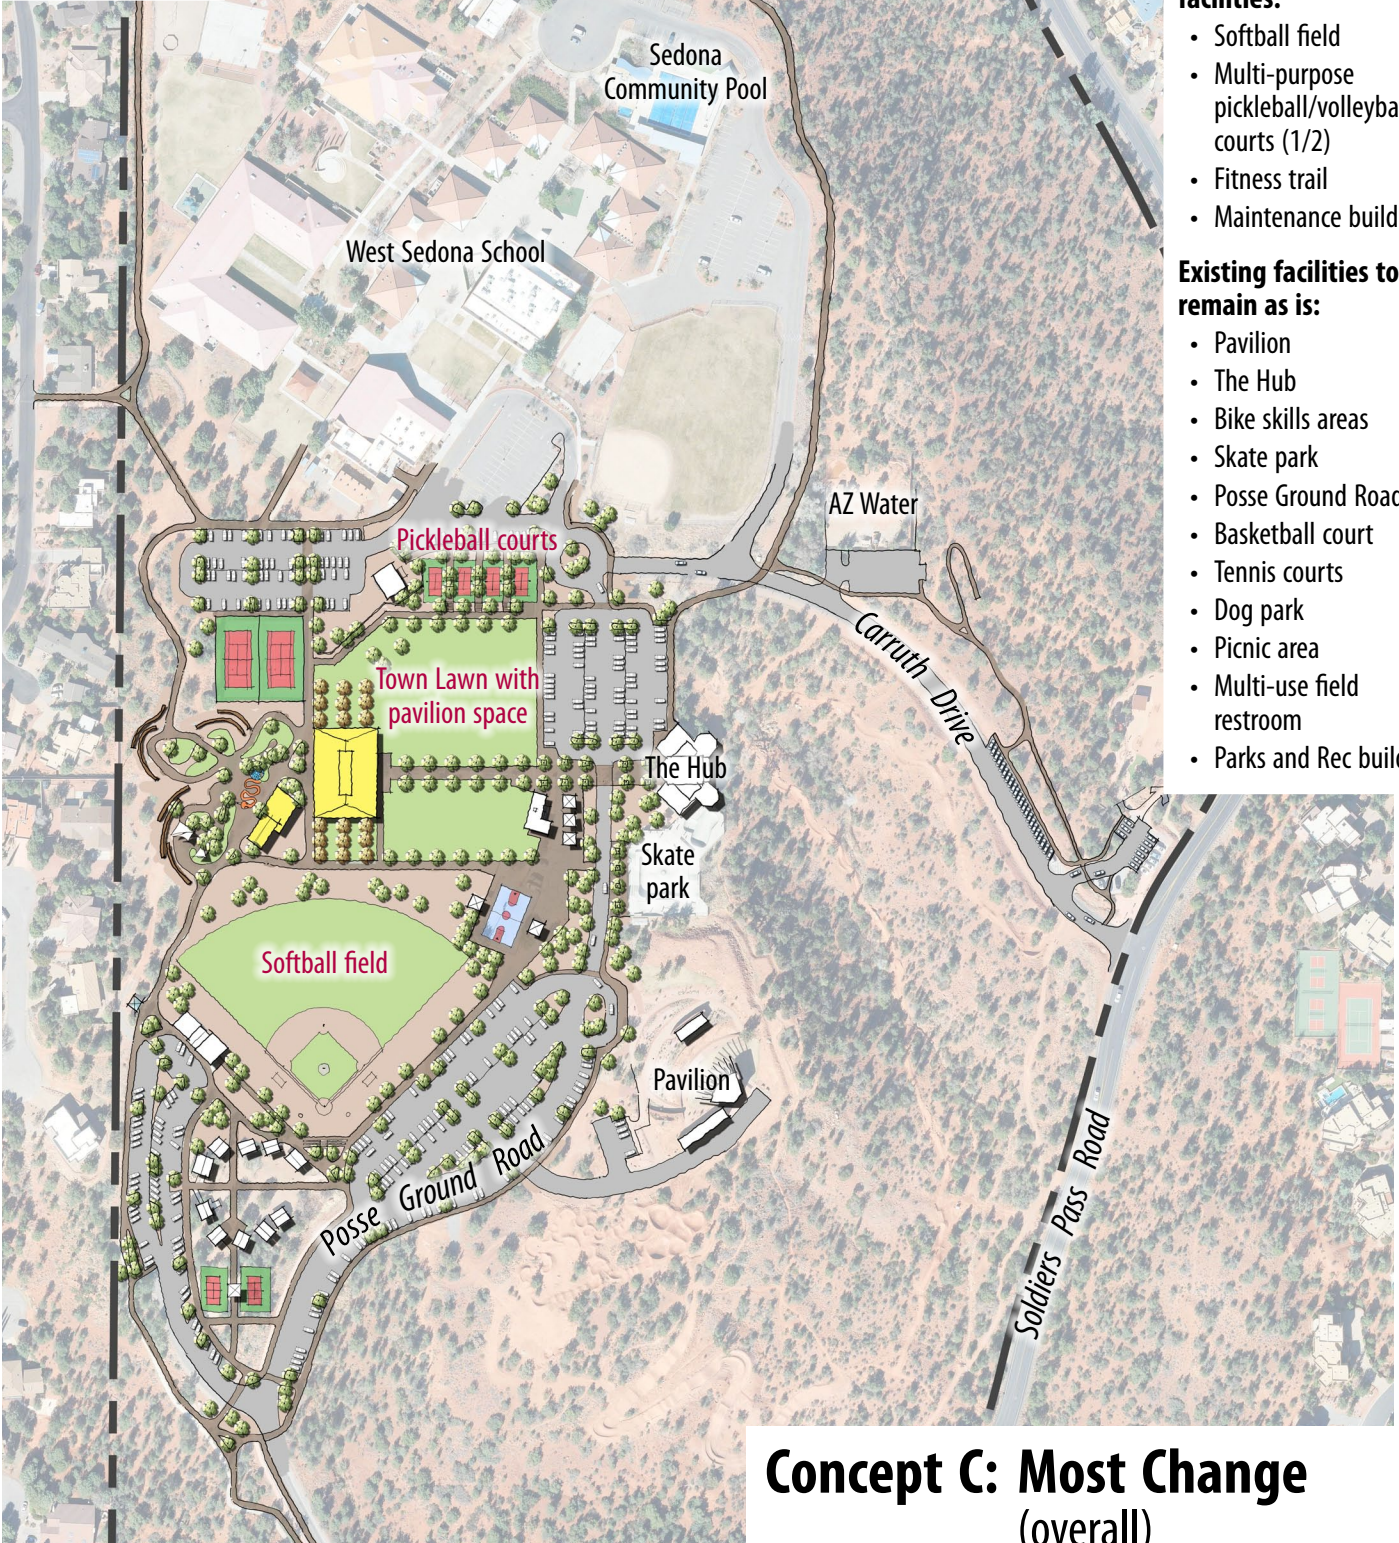

Proposed facilities:

- 14,000SF pavilion
- Connected event spaces (Barbara's Park and open turf)
- Pickleball courts (4)
- Expanded parking
- Optional children's garden
- Open turf event space

Modified/relocated facilities:

Concept B: Moderate Change (enlargement)

Posse Grounds Park

Red labels indicate new, modified, or relocated facilities

Black labels indicate facilities that will remain in place

Proposed buildings are shown in yellow

Proposed facilities:

- 14,000SF pavilion
- Expanded parking
- Optional children's garden
- Open turf event space

Modified/relocated facilities:

- Softball field
- Multi-purpose pickleball/volleyball courts (1/2)
- Fitness trail
- Maintenance building

Existing facilities to remain as is:

- Pavilion
- The Hub
- Bike skills areas
- Skate park
- Posse Ground Road
- Basketball court
- Tennis courts
- Dog park
- Picnic area
- Multi-use field restroom
- Parks and Rec building