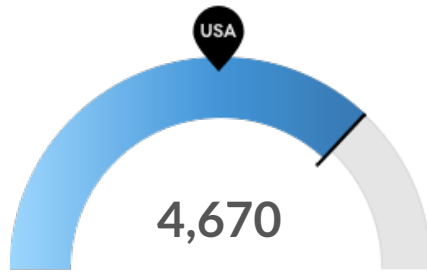

Historic & Projected Trends

Population Trends

As of 2021 the region's population increased by 8.4% since 2016, growing by 637. Population is expected to increase by 5.8% between 2021 and 2026, adding 477.

Timeframe	Population
2016	7,553
2017	7,831
2018	7,844
2019	7,708
2020	8,071
2021	8,189
2022	8,295
2023	8,395
2024	8,495
2025	8,590
2026	8,666

Job Trends

From 2016 to 2021, jobs increased by 6.7% in Sedona, AZ (in Yavapai county) (ZIP 86336) from 7,492 to 7,993. This change outpaced the national growth rate of 1.8% by 4.9%.

Timeframe	Jobs
2016	7,492
2017	7,623
2018	8,064
2019	8,050
2020	7,594
2021	7,993
2022	8,319
2023	8,625
2024	8,919
2025	9,195
2026	9,458

Population Characteristics

Millennials

Sedona, AZ (in Yavapai county) (ZIP 86336) has 968 millennials (ages 25-39). The national average for an area this size is 1,663.

Retiring Soon

Retirement risk is high in Sedona, AZ (in Yavapai county) (ZIP 86336). The national average for an area this size is 2,402 people 55 or older, while there are 4,670 here.

Racial Diversity

Racial diversity is low in Sedona, AZ (in Yavapai county) (ZIP 86336). The national average for an area this size is 3,251 racially diverse people, while there are 1,750 here.