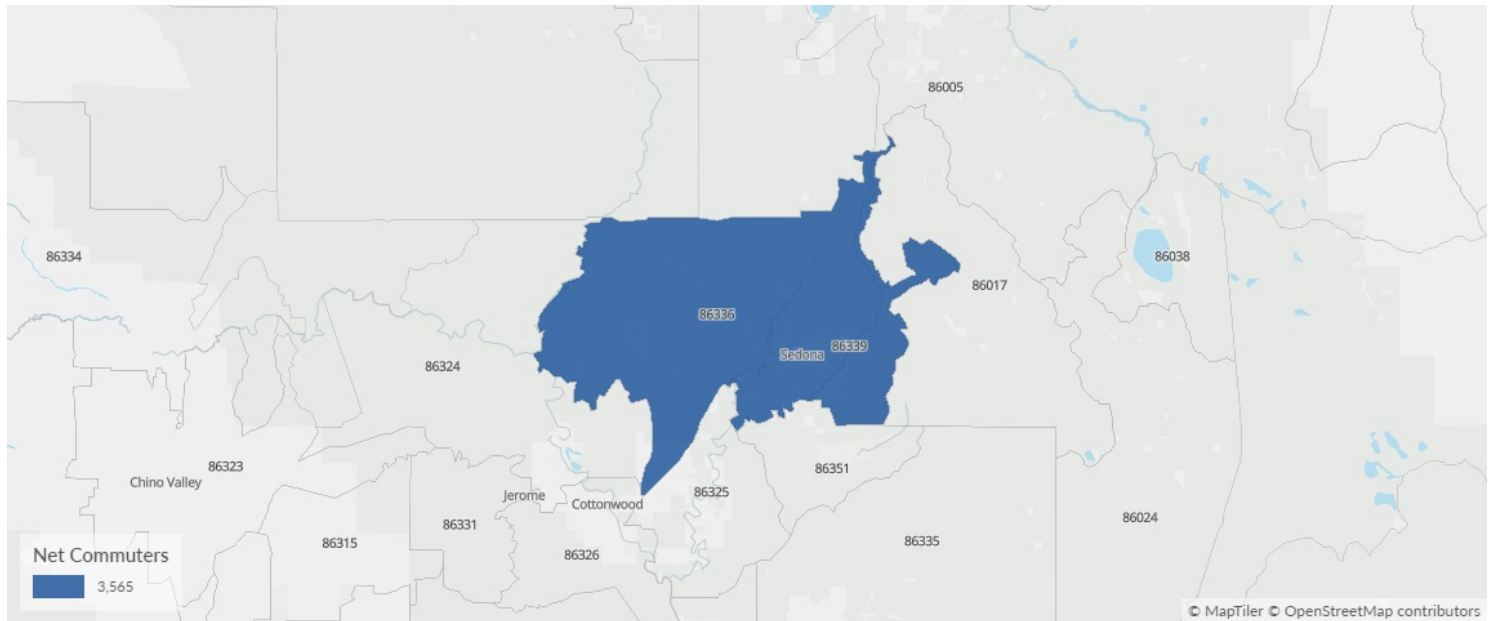

Retiring Soon

Retirement risk is high in Sedona, AZ (in Yavapai county) (ZIP 86336). The national average for an area this size is 2,402 people 55 or older, while there are 4,670 here.

Racial Diversity

Racial diversity is low in Sedona, AZ (in Yavapai county) (ZIP 86336). The national average for an area this size is 3,251 racially diverse people, while there are 1,750 here.

Veterans

Veterans data is not available at the ZIP level. Please choose a different region level to see this data.

Violent Crime

Crime data is not available at the ZIP level. Please choose a different region level to see this data.

Property Crime

Crime data is not available at the ZIP level. Please choose a different region level to see this data.

Place of Work vs Place of Residence

Understanding where talent in Sedona, AZ (in Yavapai county) currently works compared to where talent lives can help you optimize site decisions.

Where Talent Works

ZIP	Name	2021 Employment
86336	Sedona, AZ (in Yavapai c...	7,993

Where Talent Lives

ZIP	Name	2021 Workers
86336	Sedona, AZ (in Yavapai c...	4,428

Inbound and Outbound Migration

Migration data is not available at the ZIP level. Please select county level or higher to see this data.