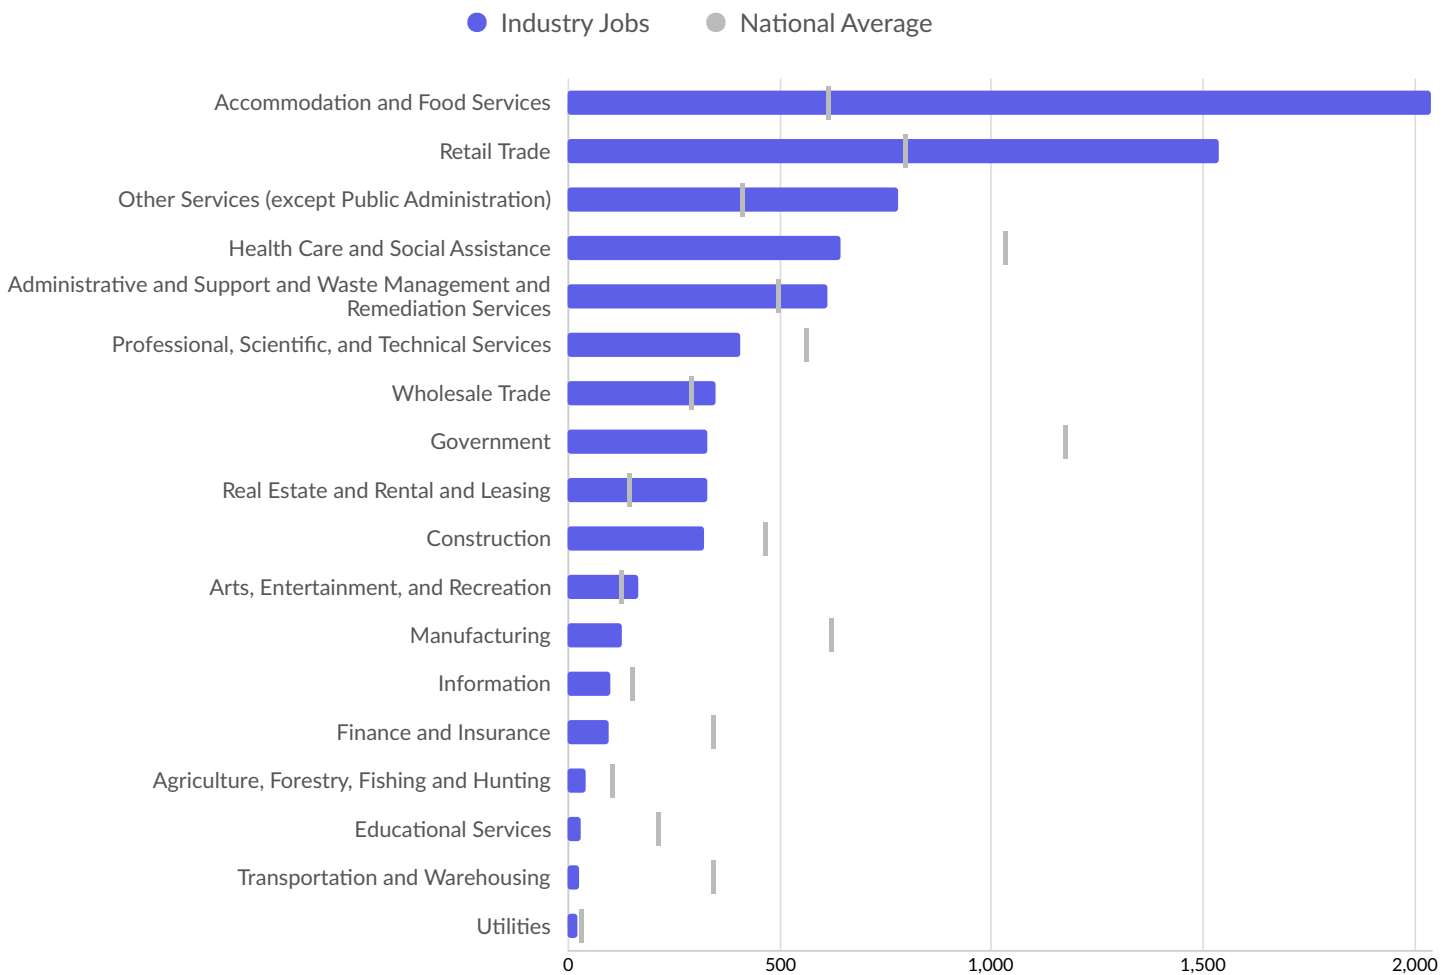

Where Talent Works

ZIP	Name	2021 Employment
86336	Sedona, AZ (in Yavapai c...	7,993

Where Talent Lives

ZIP	Name	2021 Workers
86336	Sedona, AZ (in Yavapai c...	4,428

Inbound and Outbound Migration

Migration data is not available at the ZIP level. Please select county level or higher to see this data.

Industry Characteristics

Largest Industries

Top Growing Industries

Top Industry Location Quotient

Top Industry GRP

Top Industry Earnings

Business Characteristics

Business Size