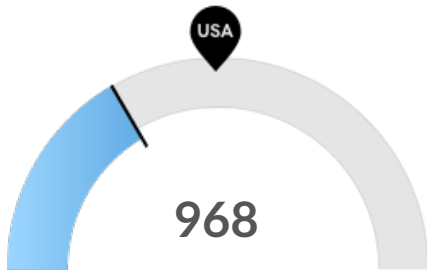

Historic & Projected Trends

Population Trends

As of 2021 the region's population increased by 8.4% since 2016, growing by 637. Population is expected to increase by 5.8% between 2021 and 2026, adding 477.

Timeframe	Population
2016	7,553
2017	7,831
2018	7,844
2019	7,708
2020	8,071
2021	8,189
2022	8,295
2023	8,395
2024	8,495
2025	8,590
2026	8,666

Job Trends

From 2016 to 2021, jobs increased by 6.7% in Sedona, AZ (in Yavapai county) (ZIP 86336) from 7,492 to 7,993. This change outpaced the national growth rate of 1.8% by 4.9%.

Timeframe	Jobs
2016	7,492
2017	7,623
2018	8,064
2019	8,050
2020	7,594
2021	7,993
2022	8,319
2023	8,625
2024	8,919
2025	9,195
2026	9,458

Population Characteristics

Millennials

Sedona, AZ (in Yavapai county) (ZIP 86336) has 968 millennials (ages 25-39). The national average for an area this size is 1,663.

Retiring Soon

Retirement risk is high in Sedona, AZ (in Yavapai county) (ZIP 86336). The national average for an area this size is 2,402 people 55 or older, while there are 4,670 here.

Racial Diversity

Racial diversity is low in Sedona, AZ (in Yavapai county) (ZIP 86336). The national average for an area this size is 3,251 racially diverse people, while there are 1,750 here.