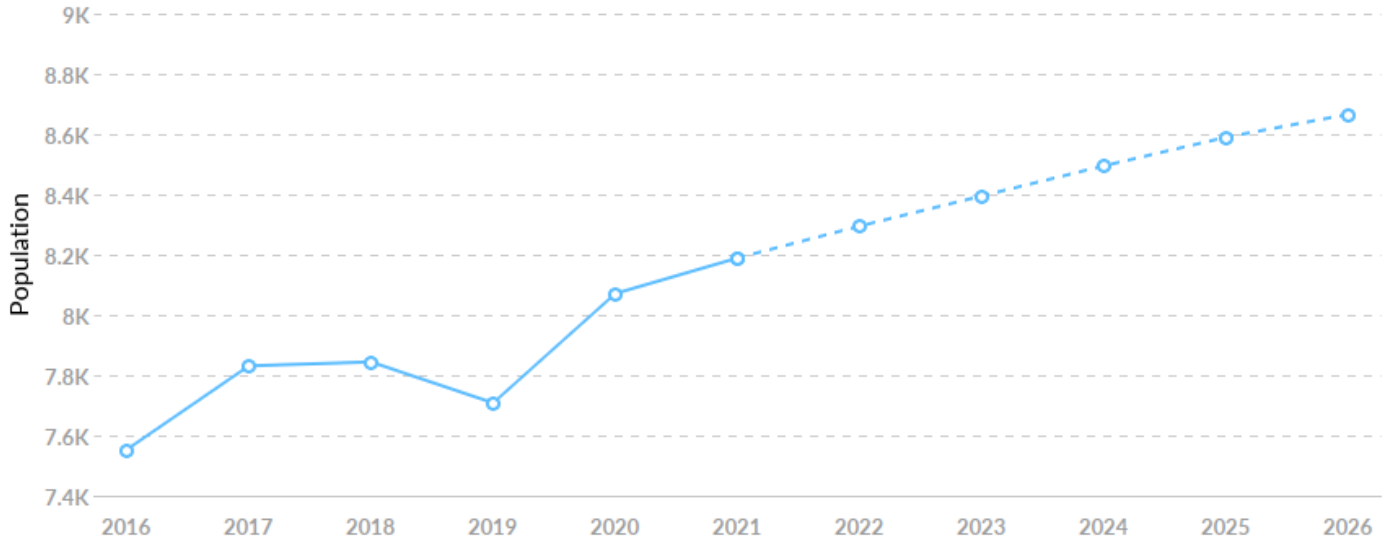

8,189

Population (2021)

Population **grew by 637** over the last 5 years and is projected to **grow by 477** over the next 5 years.

7,993

Total Regional Employment

Jobs **grew by 501** over the last 5 years and are projected to **grow by 1,464** over the next 5 years.

Jun 2022 Labor Force Breakdown

Population breakdown data is not available at the ZIP level. Please choose a different region to see this data.

Educational Attainment

Educational attainment data is not available at the ZIP level. Please choose a different region to see this data.

Historic & Projected Trends

Population Trends

As of 2021 the region's population increased by 8.4% since 2016, growing by 637. Population is expected to increase by 5.8% between 2021 and 2026, adding 477.