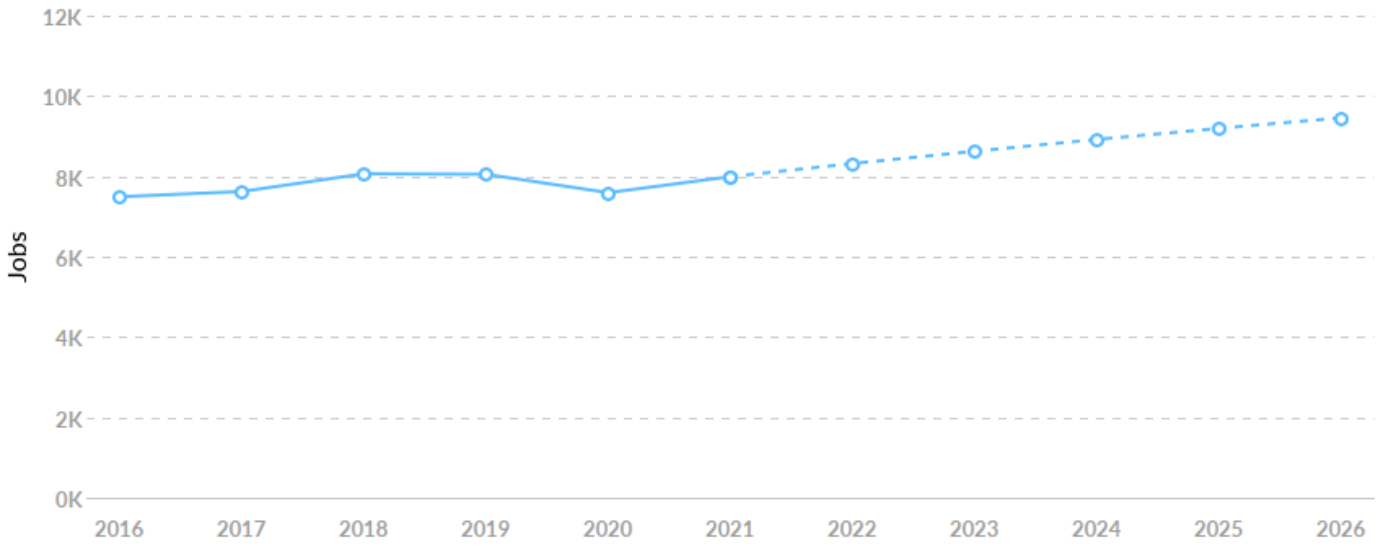

8,189

Population (2021)

Population **grew by 637** over the last 5 years and is projected to **grow by 477** over the next 5 years.

7,993

Total Regional Employment

Jobs **grew by 501** over the last 5 years and are projected to **grow by 1,464** over the next 5 years.

Jun 2022 Labor Force Breakdown

Population breakdown data is not available at the ZIP level. Please choose a different region to see this data.

Educational Attainment

Educational attainment data is not available at the ZIP level. Please choose a different region to see this data.

Historic & Projected Trends

Population Trends

As of 2021 the region's population increased by 8.4% since 2016, growing by 637. Population is expected to increase by 5.8% between 2021 and 2026, adding 477.

Timeframe	Population
2016	7,553
2017	7,831
2018	7,844
2019	7,708
2020	8,071
2021	8,189
2022	8,295
2023	8,395
2024	8,495
2025	8,590
2026	8,666

Job Trends

From 2016 to 2021, jobs increased by 6.7% in Sedona, AZ (in Yavapai county) (ZIP 86336) from 7,492 to 7,993. This change outpaced the national growth rate of 1.8% by 4.9%.