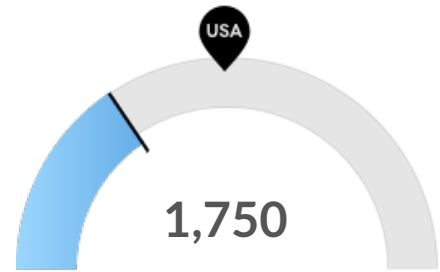

Historic & Projected Trends

Population Trends

As of 2021 the region's population increased by 8.4% since 2016, growing by 637. Population is expected to increase by 5.8% between 2021 and 2026, adding 477.

Timeframe	Population
2016	7,553
2017	7,831
2018	7,844
2019	7,708
2020	8,071
2021	8,189
2022	8,295
2023	8,395
2024	8,495
2025	8,590
2026	8,666

Job Trends

From 2016 to 2021, jobs increased by 6.7% in Sedona, AZ (in Yavapai county) (ZIP 86336) from 7,492 to 7,993. This change outpaced the national growth rate of 1.8% by 4.9%.

Timeframe	Jobs
2016	7,492
2017	7,623
2018	8,064
2019	8,050
2020	7,594
2021	7,993
2022	8,319
2023	8,625
2024	8,919
2025	9,195
2026	9,458

Population Characteristics

Millennials

Sedona, AZ (in Yavapai county) (ZIP 86336) has 968 millennials (ages 25-39). The national average for an area this size is 1,663.

Retiring Soon

Retirement risk is high in Sedona, AZ (in Yavapai county) (ZIP 86336). The national average for an area this size is 2,402 people 55 or older, while there are 4,670 here.

Racial Diversity

Racial diversity is low in Sedona, AZ (in Yavapai county) (ZIP 86336). The national average for an area this size is 3,251 racially diverse people, while there are 1,750 here.