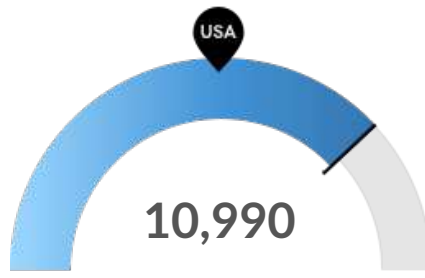

## Population Trends

As of 2021 the region's population increased by 4.2% since 2016, growing by 726. Population is expected to increase by 4.4% between 2021 and 2026, adding 800.

Timeframe	Population
2016	17,334
2017	17,941
2018	17,568
2019	17,765
2020	17,856
2021	18,060
2022	18,233
2023	18,400
2024	18,565
2025	18,719
2026	18,860

## Job Trends

From 2016 to 2021, jobs increased by 7.1% in Sedona - All ZIPs from 9,721 to 10,415. This change outpaced the national growth rate of 1.8% by 5.3%.

Timeframe	Jobs
2016	9,721
2017	9,909
2018	10,426
2019	10,470
2020	9,884
2021	10,415
2022	10,836
2023	11,230
2024	11,607
2025	11,960
2026	12,293

## Population Characteristics

**Millennials**

Your area has 1,934 millennials (ages 25-39). The national average for an area this size is 3,680.

**Retiring Soon**

Retirement risk is high in your area. The national average for an area this size is 5,314 people 55 or older, while there are 10,990 here.