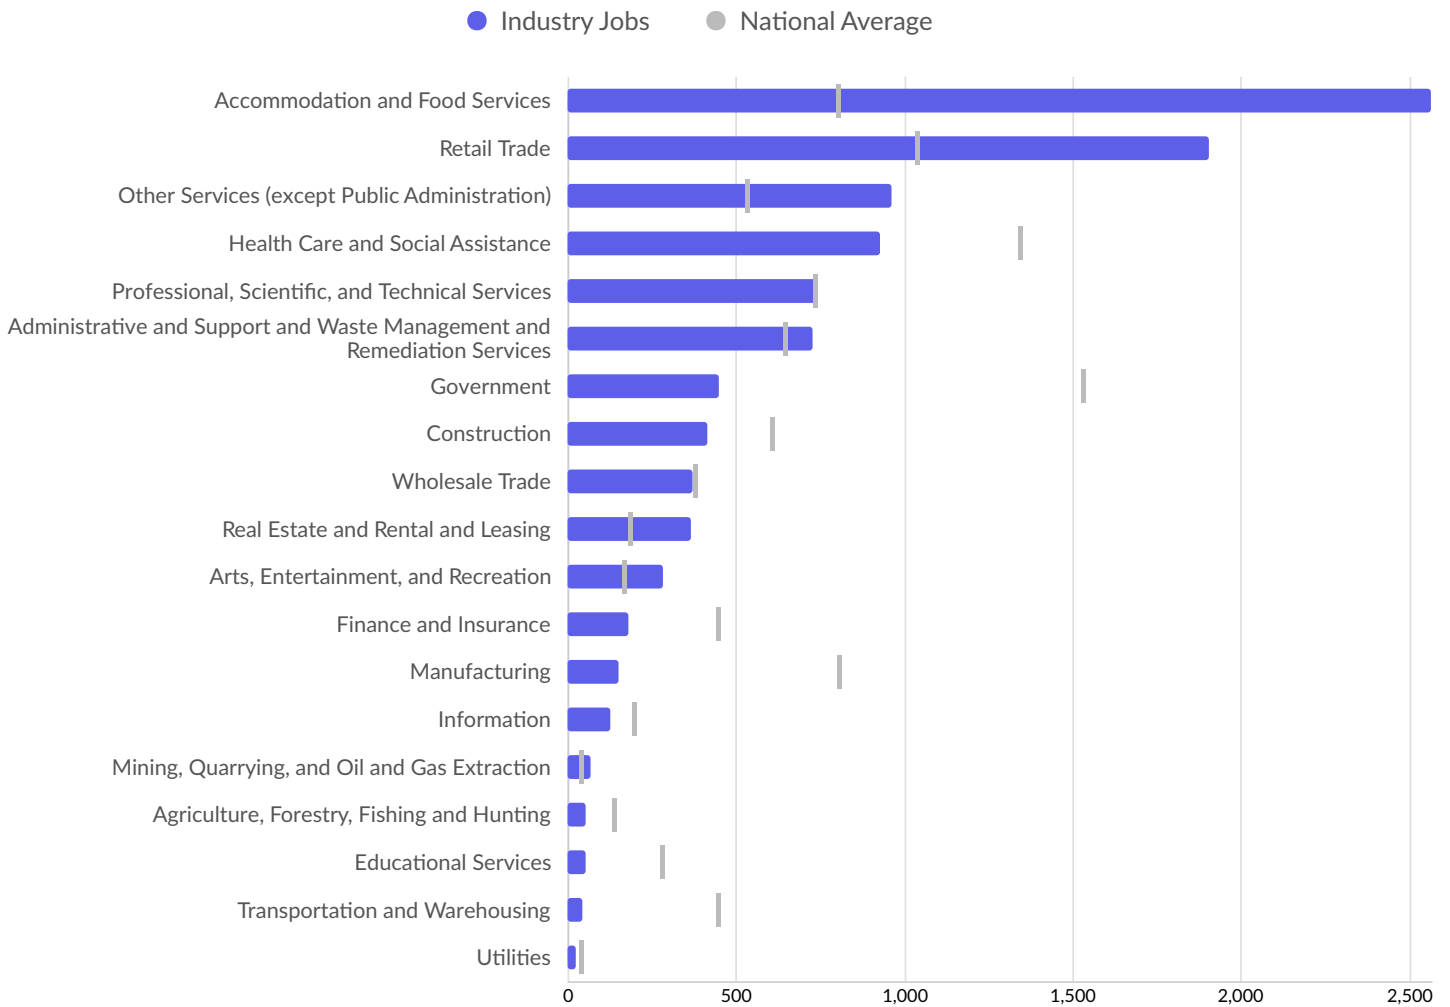

Industry Characteristics

Largest Industries