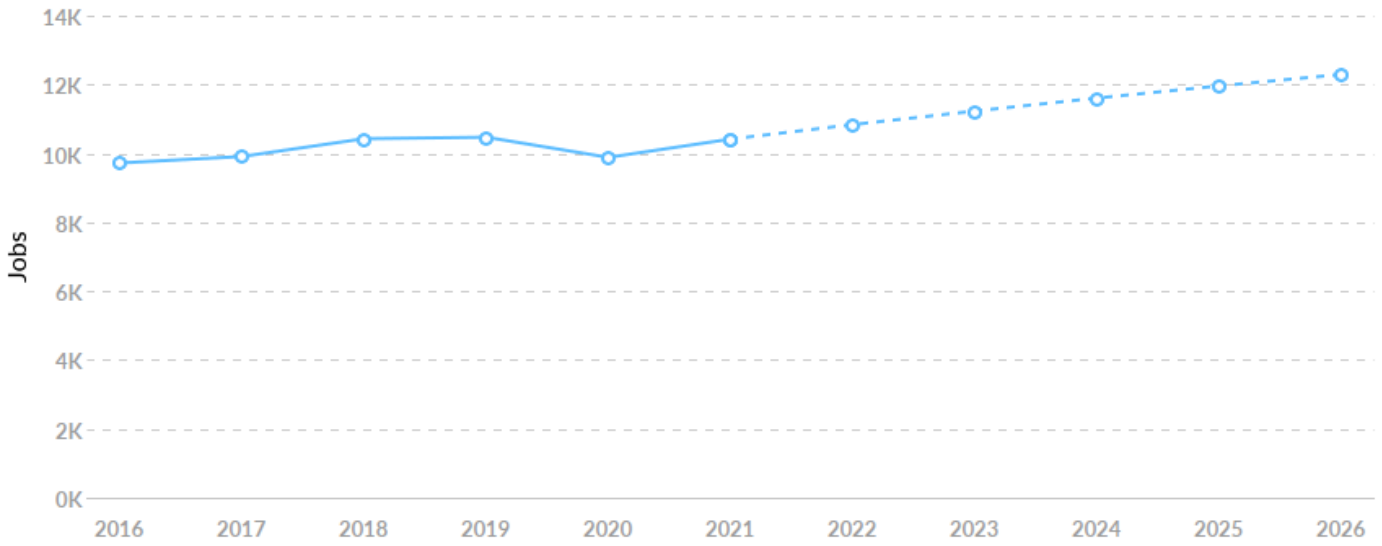

## Economy Overview

18,060

Population (2021)

Population **grew by 726** over the last 5 years and is projected to **grow by 800** over the next 5 years.

10,415

Total Regional Employment

Jobs **grew by 694** over the last 5 years and are projected to **grow by 1,877** over the next 5 years.

## Population Trends

As of 2021 the region's population increased by 4.2% since 2016, growing by 726. Population is expected to increase by 4.4% between 2021 and 2026, adding 800.

Timeframe	Population
2016	17,334
2017	17,941
2018	17,568
2019	17,765
2020	17,856
2021	18,060
2022	18,233
2023	18,400
2024	18,565
2025	18,719
2026	18,860

## Job Trends

From 2016 to 2021, jobs increased by 7.1% in Sedona - All ZIPs from 9,721 to 10,415. This change outpaced the national growth rate of 1.8% by 5.3%.

Timeframe	Jobs
2016	9,721
2017	9,909
2018	10,426
2019	10,470
2020	9,884
2021	10,415
2022	10,836
2023	11,230
2024	11,607
2025	11,960
2026	12,293

## Population Characteristics

**Millennials**

Your area has 1,934 millennials (ages 25-39). The national average for an area this size is 3,680.

**Retiring Soon**

Retirement risk is high in your area. The national average for an area this size is 5,314 people 55 or older, while there are 10,990 here.