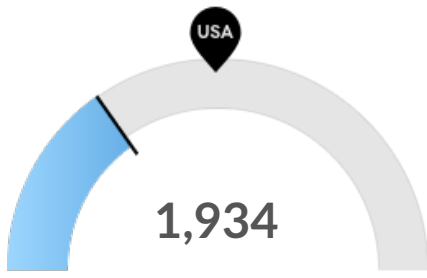

## Population Trends

As of 2021 the region's population increased by 4.2% since 2016, growing by 726. Population is expected to increase by 4.4% between 2021 and 2026, adding 800.

Timeframe	Population
2016	17,334
2017	17,941
2018	17,568
2019	17,765
2020	17,856
2021	18,060
2022	18,233
2023	18,400
2024	18,565
2025	18,719
2026	18,860

## Job Trends

From 2016 to 2021, jobs increased by 7.1% in Sedona - All ZIPs from 9,721 to 10,415. This change outpaced the national growth rate of 1.8% by 5.3%.

Timeframe	Jobs
2016	9,721
2017	9,909
2018	10,426
2019	10,470
2020	9,884
2021	10,415
2022	10,836
2023	11,230
2024	11,607
2025	11,960
2026	12,293

## Population Characteristics

**Millennials**

Your area has 1,934 millennials (ages 25-39). The national average for an area this size is 3,680.

**Retiring Soon**

Retirement risk is high in your area. The national average for an area this size is 5,314 people 55 or older, while there are 10,990 here.