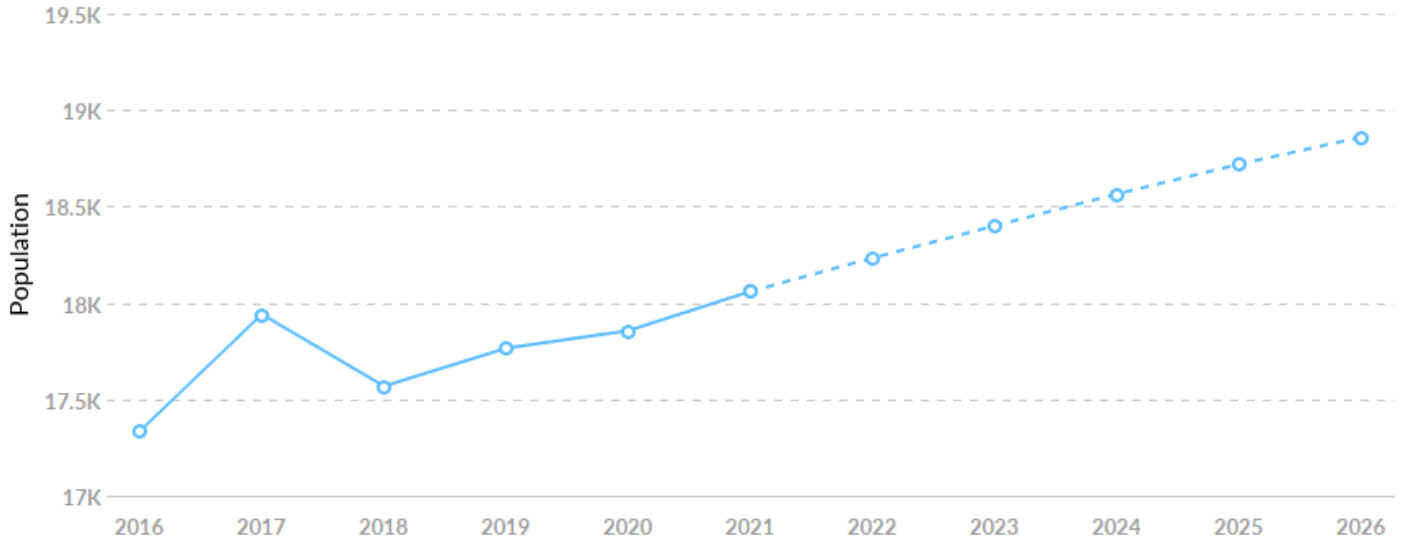

## Economy Overview

18,060

Population (2021)

Population **grew by 726** over the last 5 years and is projected to **grow by 800** over the next 5 years.

10,415

Total Regional Employment

Jobs **grew by 694** over the last 5 years and are projected to **grow by 1,877** over the next 5 years.

## Jun 2022 Labor Force Breakdown

Population breakdown data is not available at the ZIP level. Please choose a different region to see this data.

## Educational Attainment

Educational attainment data is not available at the ZIP level. Please choose a different region to see this data.

## Population Trends

As of 2021 the region's population increased by 4.2% since 2016, growing by 726. Population is expected to increase by 4.4% between 2021 and 2026, adding 800.

Timeframe	Population
2016	17,334
2017	17,941
2018	17,568
2019	17,765
2020	17,856
2021	18,060
2022	18,233
2023	18,400
2024	18,565
2025	18,719
2026	18,860