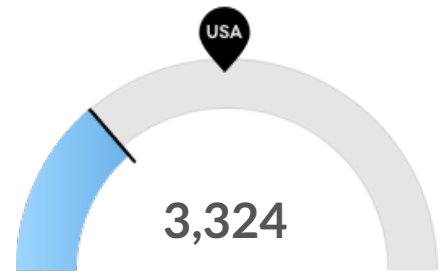

## Population Trends

As of 2021 the region's population increased by 4.2% since 2016, growing by 726. Population is expected to increase by 4.4% between 2021 and 2026, adding 800.

Timeframe	Population
2016	17,334
2017	17,941
2018	17,568
2019	17,765
2020	17,856
2021	18,060
2022	18,233
2023	18,400
2024	18,565
2025	18,719
2026	18,860

## Job Trends

From 2016 to 2021, jobs increased by 7.1% in Sedona - All ZIPs from 9,721 to 10,415. This change outpaced the national growth rate of 1.8% by 5.3%.

Timeframe	Jobs
2016	9,721
2017	9,909
2018	10,426
2019	10,470
2020	9,884
2021	10,415
2022	10,836
2023	11,230
2024	11,607
2025	11,960
2026	12,293

## Population Characteristics

**Millennials**

Your area has 1,934 millennials (ages 25-39). The national average for an area this size is 3,680.

**Retiring Soon**

Retirement risk is high in your area. The national average for an area this size is 5,314 people 55 or older, while there are 10,990 here.

**Racial Diversity**

Racial diversity is low in your area. The national average for an area this size is 7,192 racially diverse people, while there are 3,324 here.

**Veterans**

Veterans data is not available at the ZIP level. Please choose a different region level to see this data.