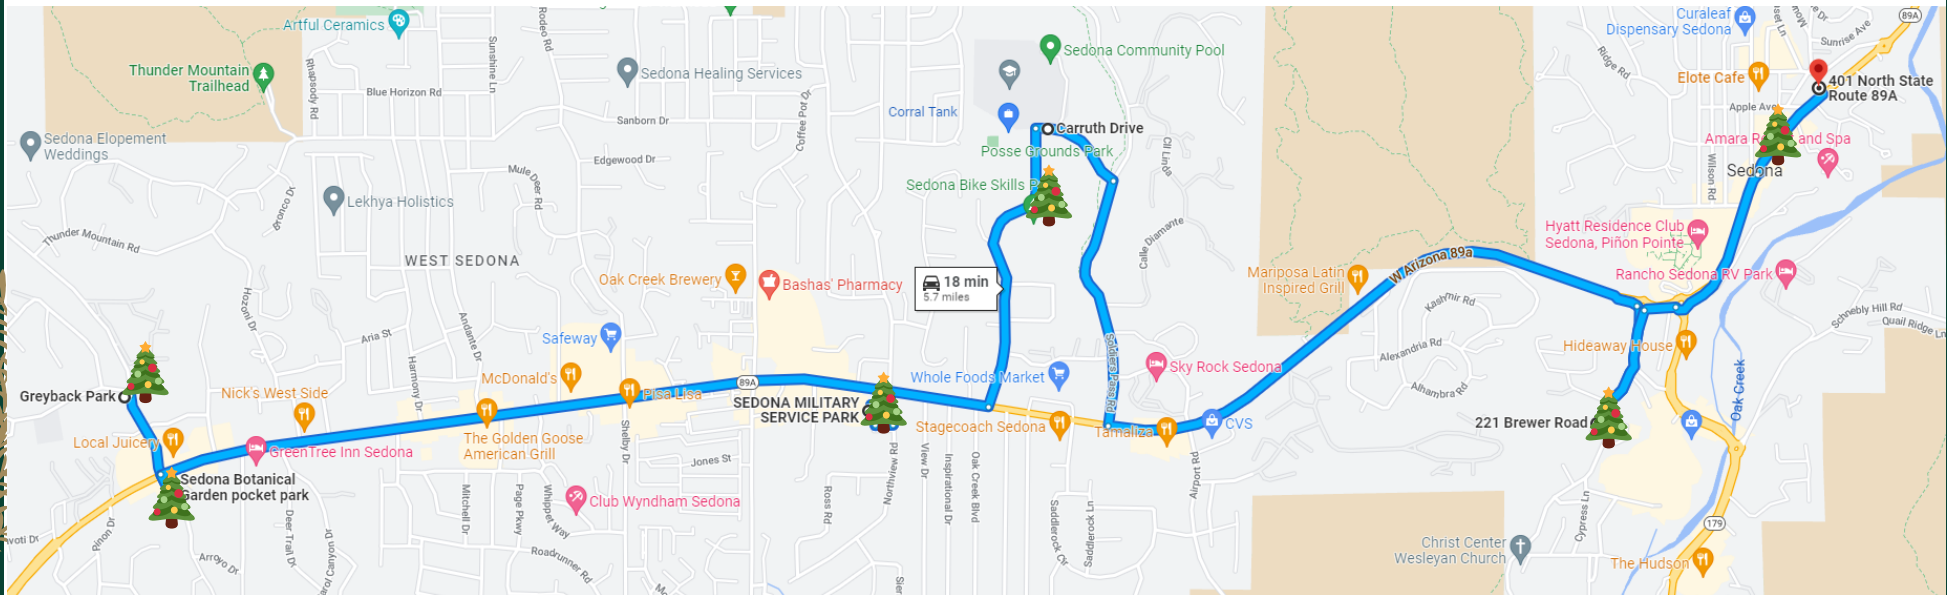

City of Sedona

HOLIDAY ROUTE

We hope your holidays are filled with laughter & joy!

Sedona Parks and Recreation and the City of Sedona are spreading holiday cheer! Below is a map/route of the locations to visit throughout the city to view holiday decor. We wish you and yours a wonderful holiday season!

HAPPY HOLIDAYS & HAPPY NEW YEAR!

LOCATIONS TO VISIT:

1. Greyback Park
2. Sedona Botanical Garden Pocket Park
3. Sedona Military Service Park
4. Posse Grounds Park
5. Ranger Station Park/Parks & Rec Office - 221 Brewer Rd.
6. Uptown Sedona

Holiday Decor Locations