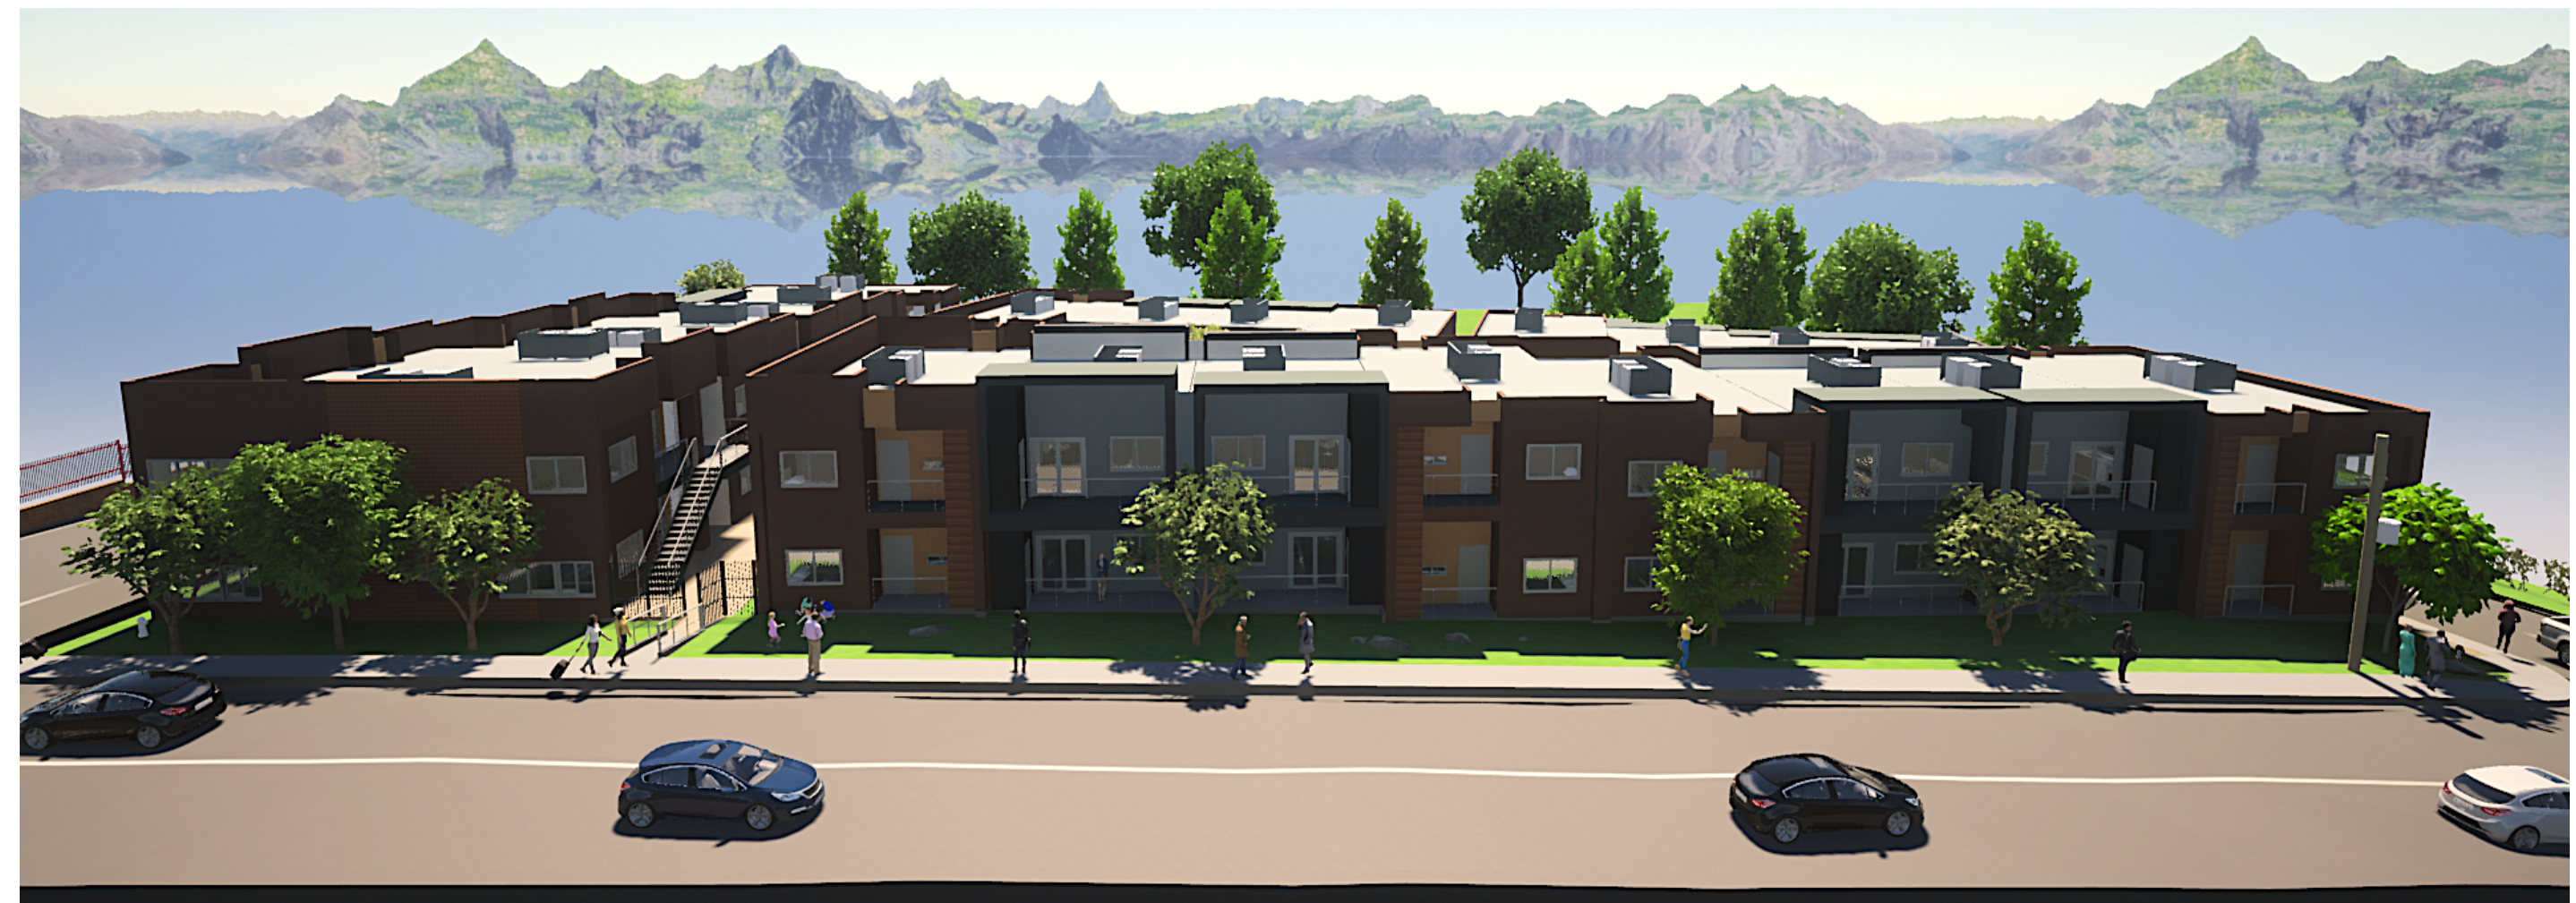

1 AERIAL VIEW

3 ENTRY VIEW

4 VIEW FROM SUNSET DRIVE

2 AERIAL VIEW

5 AERIAL VIEW EAST SIDE

SUNSET LOFTS, LLC  
15010 N. 78th Way, Suite 109, Scottsdale, AZ 85250

**SEDONA  
SUNSET**

220 S. Sunset Drive | SEDONA, AZ 86336

*Caroline A. Lobo*

**SUOLL**  
architects

PROJECT NUMBER: 21\_005  
DATE OF ISSUE: 05.03.22

renderings

**A-401**

1 AERIAL VIEW

3 ENTRY VIEW

4 VIEW FROM SUNSET DRIVE

2 AERIAL VIEW

5 AERIAL VIEW EAST SIDE

SUNSET LOFTS, LLC  
 15010 N. 78th Way, Suite 109, Scottsdale, AZ  
 85250

**SEDONA  
 SUNSET**

220 Sunset Drive | SEDONA, AZ 86336

*Caroline A. Lobo*

**SUOLL**  
 architects

PROJECT NUMBER: 21\_005  
 DATE OF ISSUE: 06.21.23

renderings

**A-401**