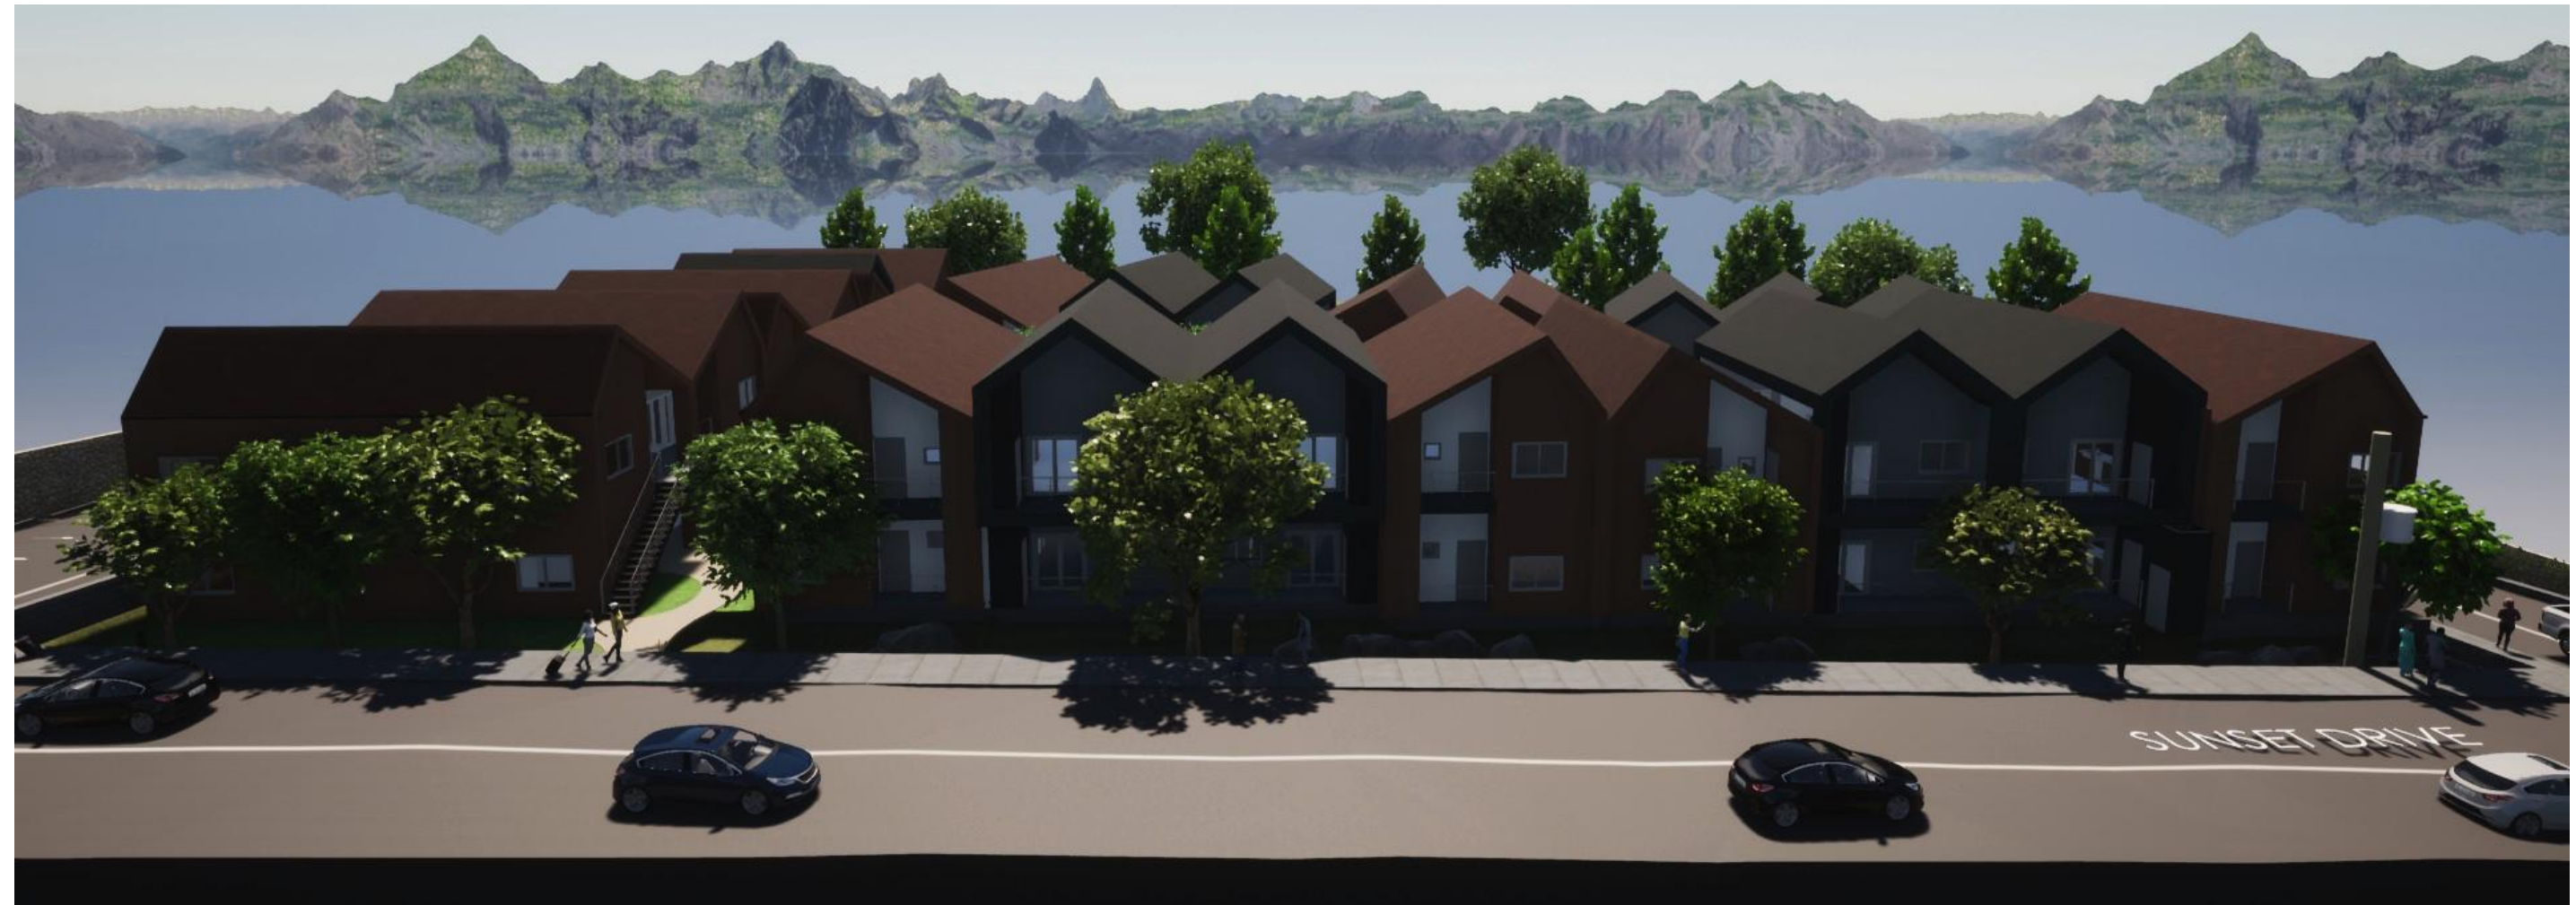

1 AERIAL VIEW

3 ENTRY VIEW

4 VIEW FROM SUNSET DRIVE

2 AERIAL VIEW

5 AERIAL VIEW EAST SIDE

SUNSET LOFTS, LLC  
15010 N. 78th Way, Suite 109, Scottsdale, AZ 85250

**SEDONA  
SUNSET**

220 S. Sunset Drive | SEDONA, AZ 86336

*Caroline A. Lobo*

**SUOLL**  
architects

PROJECT NUMBER: 21\_005  
DATE OF ISSUE: 05.03.22

renderings

**A-401**

1 AERIAL VIEW

3 ENTRY VIEW

4 VIEW FROM SUNSET DRIVE

2 AERIAL VIEW

5 AERIAL VIEW EAST SIDE

SUNSET LOFTS, LLC  
 15010 N. 78th Way, Suite 109, Scottsdale, AZ  
 85250

**SEDONA  
 SUNSET**

220 Sunset Drive | SEDONA, AZ 86336

*Caroline A. Lobo*

**SUOLL**  
 architects

PROJECT NUMBER: 21\_005  
 DATE OF ISSUE: 06.21.23

renderings

**A-401**